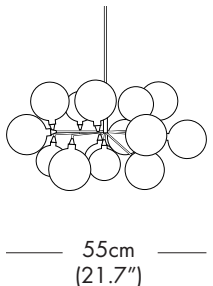

A

MODEL - CLUSTER HL 4

LIGHT SOURCE OPTIONS

H = HALOGEN - 4 x 10W 12V G4  
 or  
 L = LED - 4 x 1.5W 12V 2700K WW  
 100 Lumens each LED 30,000 hours

FIXTURE HEIGHT OPTIONS (A)

32 = 32"  
 44 = 44"  
 56 = 56"  
 CH = Custom height available. Please contact our office.  
 NOTE 1: Suspension Rod is not field cuttable.  
 NOTE 2: Height stated above may vary + - 1" - 4" due to the fixture arms can be adjusted slightly as the fixture is hand made and organic in shape.

MODEL - CLUSTER HL 6

LIGHT SOURCE OPTIONS

H = HALOGEN - 6 x 10W 12V G4  
 or  
 L = LED - 6 x 1.5W 12V 2700K WW  
 100 Lumens each LED 30,000 hours

FIXTURE HEIGHT OPTIONS (A)

32 = 32"  
 44 = 44"  
 56 = 56"  
 CH = Custom height available. Please contact our office.  
 NOTE 1: Suspension Rod is not field cuttable.  
 NOTE 2: Height stated above may vary + - 1" - 4" due to the fixture arms can be adjusted slightly as the fixture is hand made and organic in shape.

A

MODEL - CLUSTER HL 11

LIGHT SOURCE OPTIONS

H = HALOGEN - 11 x 10W 12V G4  
 or  
 L = LED - 11 x 1.5W 12V 2700K WW  
 100 Lumens each LED 30,000 hours

FIXTURE HEIGHT OPTIONS (A)

32 = 32"  
 44 = 44"  
 56 = 56"  
 CH = Custom height available. Please contact our office.  
 NOTE 1: Suspension Rod is not field cuttable.  
 NOTE 2: Height stated above may vary + - 1" - 4" due to the fixture arms can be adjusted slightly as the fixture is hand made and organic in shape.

A

MODEL - CLUSTER HL 16

LIGHT SOURCE OPTIONS

H = HALOGEN - 16 x 10W 12V G4  
 or  
 L = LED - 16 x 1.5W 12V 2700K WW  
 100 Lumens each LED 30,000 hours

FIXTURE HEIGHT OPTIONS (A)

32 = 32"  
 44 = 44"  
 56 = 56"  
 CH = Custom height available. Please contact our office.  
 NOTE 1: Suspension Rod is not field cuttable.  
 NOTE 2: Height stated above may vary + - 1" - 4" due to the fixture arms can be adjusted slightly as the fixture is hand made and organic in shape.