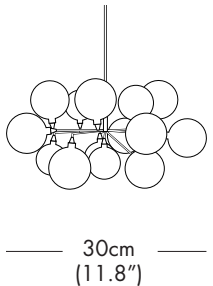

A

MODEL - CLUSTER HL 4

LIGHT SOURCE OPTIONS

H = HALOGEN - 4 x 10W 12V G4  
 or  
 L = LED - 4 x 1.5W 12V 2700K WW  
 100 Lumens each LED 30,000 hours

FIXTURE HEIGHT OPTIONS (A)

32 = 32"  
 44 = 44"  
 56 = 56"  
 CH = Custom height available. Please contact our office.  
 NOTE 1: Suspension Rod is not field cuttable.  
 NOTE 2: Height stated above may vary + - 1" - 4" due to the fixture arms can be adjusted slightly as the fixture is hand made and organic in shape.

# CLUSTER™

**TYPE:**

Suspension

**PROJECT NAME:**

MODEL #	SHADE COLOR	FIXTURE HEIGHT	HALO	LED	VOLTAGE
					120V

SHADE OPTIONS

ST = STANDARD GBU - 2

A

MODEL - CLUSTER HL 6

LIGHT SOURCE OPTIONS

H = HALOGEN - 6 x 10W 12V G4  
 or  
 L = LED - 6 x 1.5W 12V 2700K WW  
 100 Lumens each LED 30,000 hours

FIXTURE HEIGHT OPTIONS (A)

32 = 32"  
 44 = 44"  
 56 = 56"  
 CH = Custom height available. Please contact our office.  
 NOTE 1: Suspension Rod is not field cuttable.  
 NOTE 2: Height stated above may vary + - 1" - 4" due to the fixture arms can be adjusted slightly as the fixture is hand made and organic in shape.

A

MODEL - CLUSTER HL 11

LIGHT SOURCE OPTIONS

H = HALOGEN - 11 x 10W 12V G4  
 or  
 L = LED - 11 x 1.5W 12V 2700K WW  
 100 Lumens each LED 30,000 hours

FIXTURE HEIGHT OPTIONS (A)

32 = 32"  
 44 = 44"  
 56 = 56"  
 CH = Custom height available. Please contact our office.  
 NOTE 1: Suspension Rod is not field cuttable.  
 NOTE 2: Height stated above may vary + - 1" - 4" due to the fixture arms can be adjusted slightly as the fixture is hand made and organic in shape.