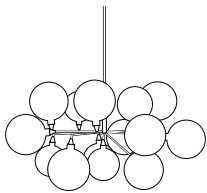

# CLUSTER™

TYPE:

Suspension

PROJECT NAME:

MODEL # \_\_\_\_\_ SHADE COLOR \_\_\_\_\_ FIXTURE HEIGHT \_\_\_\_\_ HALO \_\_\_\_\_ LED \_\_\_\_\_ VOLTAGE 120V

SHADE OPTIONS

ST = STANDARD GBU - 2

SPECIFICATION SHEET

A

MODEL - CLUSTER HL 4

LIGHT SOURCE OPTIONS

H = HALOGEN - 4 x 10W 12V G4  
 or  
 L = LED - 4 x 1.5W 12V 2700K WW  
 100 Lumens each LED 30,000 hours

FIXTURE HEIGHT OPTIONS (A)

32 = 32"  
 44 = 44"  
 56 = 56"  
 CH = Custom height available. Please contact our office.  
 NOTE 1: Suspension Rod is not field cuttable.  
 NOTE 2: Height stated above may vary + - 1" - 4" due to the fixture arms can be adjusted slightly as the fixture is hand made and organic in shape.

MODEL - CLUSTER HL 6

LIGHT SOURCE OPTIONS

H = HALOGEN - 6 x 10W 12V G4  
 or  
 L = LED - 6 x 1.5W 12V 2700K WW  
 100 Lumens each LED 30,000 hours

FIXTURE HEIGHT OPTIONS (A)

32 = 32"  
 44 = 44"  
 56 = 56"  
 CH = Custom height available. Please contact our office.  
 NOTE 1: Suspension Rod is not field cuttable.  
 NOTE 2: Height stated above may vary + - 1" - 4" due to the fixture arms can be adjusted slightly as the fixture is hand made and organic in shape.

A

MODEL - CLUSTER HL 16

LIGHT SOURCE OPTIONS

H = HALOGEN - 16 x 10W 12V G4  
 or  
 L = LED - 16 x 1.5W 12V 2700K WW  
 100 Lumens each LED 30,000 hours

FIXTURE HEIGHT OPTIONS (A)

32 = 32"  
 44 = 44"  
 56 = 56"  
 CH = Custom height available. Please contact our office.  
 NOTE 1: Suspension Rod is not field cuttable.  
 NOTE 2: Height stated above may vary + - 1" - 4" due to the fixture arms can be adjusted slightly as the fixture is hand made and organic in shape.