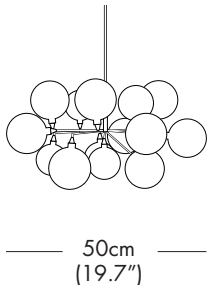

A

MODEL - CLUSTER HL 4

LIGHT SOURCE OPTIONS

H = HALOGEN - 4 x 10W 12V G4  
 or  
 L = LED - 4 x 1.5W 12V 2700K WW  
 100 Lumens each LED 30,000 hours

FIXTURE HEIGHT OPTIONS (A)

32 = 32"  
 44 = 44"  
 56 = 56"  
 CH = Custom height available. Please contact our office.  
 NOTE 1: Suspension Rod is not field cuttable.  
 NOTE 2: Height stated above may vary + - 1" - 4" due to the fixture arms can be adjusted slightly as the fixture is hand made and organic in shape.

# CLUSTER™

**TYPE:**

Suspension

**PROJECT NAME:**

MODEL #	SHADE COLOR	FIXTURE HEIGHT	HALO	LED	VOLTAGE
					120V

SHADE OPTIONS

ST = STANDARD GBU - 2

A

MODEL - CLUSTER HL 6

LIGHT SOURCE OPTIONS

H = HALOGEN - 6 x 10W 12V G4  
 or  
 L = LED - 6 x 1.5W 12V 2700K WW  
 100 Lumens each LED 30,000 hours

FIXTURE HEIGHT OPTIONS (A)

32 = 32"  
 44 = 44"  
 56 = 56"  
 CH = Custom height available. Please contact our office.  
 NOTE 1: Suspension Rod is not field cuttable.  
 NOTE 2: Height stated above may vary + - 1" - 4" due to the fixture arms can be adjusted slightly as the fixture is hand made and organic in shape.

A

MODEL - CLUSTER HL 11

LIGHT SOURCE OPTIONS

H = HALOGEN - 11 x 10W 12V G4  
 or  
 L = LED - 11 x 1.5W 12V 2700K WW  
 100 Lumens each LED 30,000 hours

FIXTURE HEIGHT OPTIONS (A)

32 = 32"  
 44 = 44"  
 56 = 56"  
 CH = Custom height available. Please contact our office.  
 NOTE 1: Suspension Rod is not field cuttable.  
 NOTE 2: Height stated above may vary + - 1" - 4" due to the fixture arms can be adjusted slightly as the fixture is hand made and organic in shape.