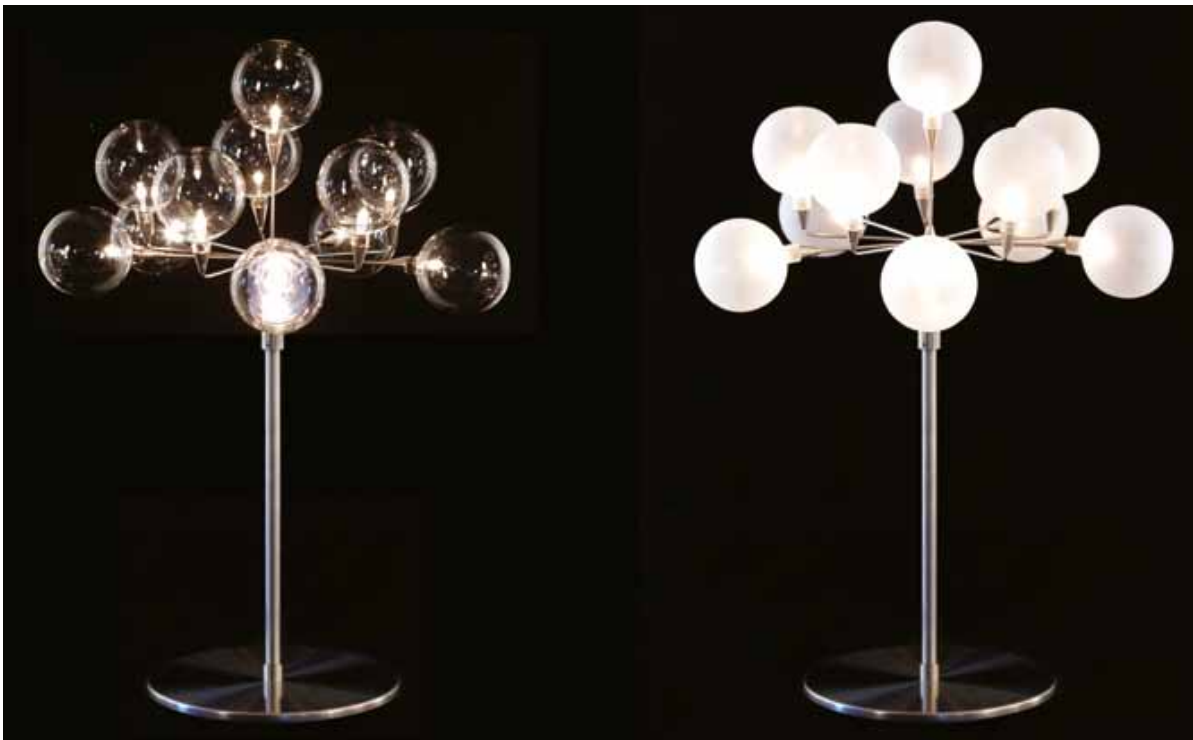

# CLUSTER™

TYPE:

Floor/Table

PROJECT NAME:

MODEL # \_\_\_\_\_ SHADE COLOR \_\_\_\_\_ FIXTURE HEIGHT \_\_\_\_\_ HALO \_\_\_\_\_ LED \_\_\_\_\_ VOLTAGE 120V

SHADE OPTIONS

ST = STANDARD GBU - 2

SPECIFICATION SHEET

60cm  
(23.6")

40cm  
(15.7")

MODEL - CLUSTER TL 11

LIGHT SOURCE OPTIONS

H = HALOGEN - 11 x 10W 12V G4

or

L = LED - 11 x 1.5W 12V 2700K WW

100 Lumens each LED 30,000 hours

# CLUSTER™

TYPE:

Floor/Table

PROJECT NAME:

MODEL # - SHADE COLOR - FIXTURE HEIGHT - HALO - LED - VOLTAGE

120V

SHADE OPTIONS

ST = STANDARD GBU - 2

MODEL - CLUSTER FL 11

LIGHT SOURCE OPTIONS

H = HALOGEN - 11 x 10W 12V G4

or

L = LED - 11 x 1.5W 12V 2700K WW

100 Lumens each LED 30,000 hours

SPECIFICATION SHEET