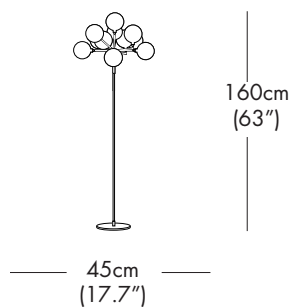

60cm  
(23.6")

40cm  
(15.7")

MODEL - CLUSTER TL 11

LIGHT SOURCE OPTIONS

H = HALOGEN - 11 x 10W 12V G4

or

L = LED - 11 x 1.5W 12V 2700K WW

100 Lumens each LED 30,000 hours

# CLUSTER™

TYPE:

Floor/Table

PROJECT NAME:

MODEL # - SHADE COLOR - FIXTURE HEIGHT - HALO - LED - VOLTAGE

120V

SHADE OPTIONS

ST = STANDARD GBU - 2