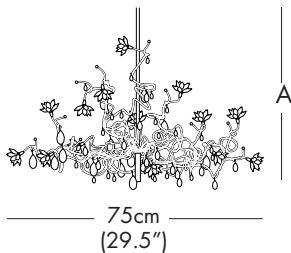

DIMMING NOTE:

HALOGEN VERSION - Dimmable with a Low-Voltage Electronic dimmer.
LED VERSION - Dimmable with a leading edge or trailing edge TRIAC dimmer.

SPECIFICATION SHEET