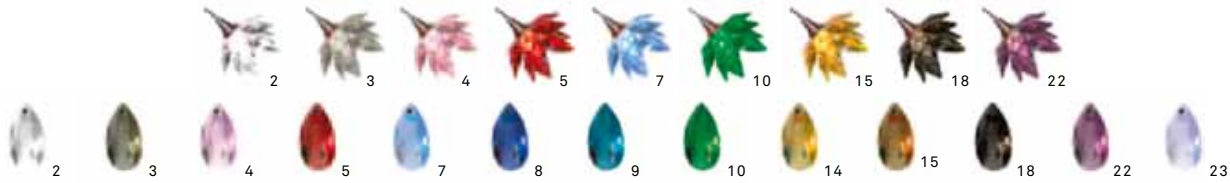

JEWEL™ CHANDELIER

TYPE:

Suspension

PROJECT NAME:

JEWEL CHANDELIER -

120V

MODEL #

SHADE COLOR

FIXTURE HEIGHT

HALO

LED

VOLTAGE

SHADE OPTIONS

ST = STANDARD GCY 2 3 4 5 7 10 15 18 22

MODEL - JEWEL CHANDELIER HL 12

LIGHT SOURCE OPTIONS

H = HALOGEN - 12 x 10W 12V G4
 or
 L = LED - 12 x 1.5W 12V 2700K WW
 100 Lumens each LED 30,000 hours

FIXTURE HEIGHT OPTIONS (A)

32 = 32"
 44 = 44"
 56 = 56"

CH = Custom height available. Please contact our office.
 NOTE 1: Suspension Rod is not field cuttable.
 NOTE 2: Height stated above may vary + - 1" - 4" due to the fixture arms can be adjusted slightly as the fixture is hand made and organic in shape.