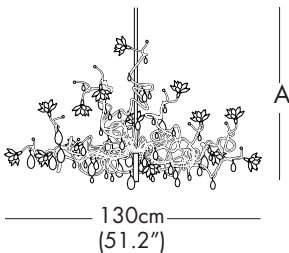

FIXTURE HEIGHT OPTIONS (A)

32 = 32"
44 = 44"
56 = 56"

CH = Custom height available. Please contact our office.
NOTE 1: Suspension Rod is not field cuttable.
NOTE 2: Height stated above may vary + - 1" - 4" due to the fixture arms can be adjusted slightly as the fixture is hand made and organic in shape.

CH = Custom height available. Please contact our office.
NOTE 1: Suspension Rod is not field cuttable.
NOTE 2: Height stated above may vary + - 1" - 4" due to the fixture arms can be adjusted slightly as the fixture is hand made and organic in shape.

MODEL - JEWEL CHANDELIER HL 27

LIGHT SOURCE OPTIONS

H = HALOGEN - 27 x 10W 12V G4
or
L = LED - 27 x 1.5W 12V 2700K WW
100 Lumens each LED 30,000 hours

FIXTURE HEIGHT OPTIONS (A)

32 = 32"
44 = 44"
56 = 56"