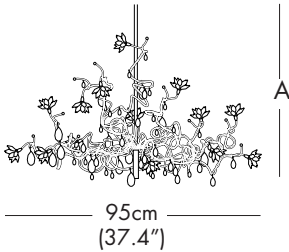

H = HALOGEN - 12 x 10W 12V G4
 or
 L = LED - 12 x 1.5W 12V 2700K WW
 100 Lumens each LED 30,000 hours

FIXTURE HEIGHT OPTIONS (A)

32 = 32"
 44 = 44"
 56 = 56"

CH = Custom height available. Please contact our office.
 NOTE 1: Suspension Rod is not field cuttable.
 NOTE 2: Height stated above may vary + - 1" - 4" due to the fixture arms can be adjusted slightly as the fixture is hand made and organic in shape.

HALO

LED

VOLTAGE

SHADE OPTIONS

ST = STANDARD GCY 2 3 4 5 7 10 15 18 22

MODEL - JEWEL CHANDELIER HL 15

LIGHT SOURCE OPTIONS

H = HALOGEN - 15 x 10W 12V G4
or
L = LED - 15 x 1.5W 12V 2700K WW
100 Lumens each LED 30,000 hours

FIXTURE HEIGHT OPTIONS (A)

32 = 32"
44 = 44"
56 = 56"

CH = Custom height available. Please contact our office.
NOTE 1: Suspension Rod is not field cuttable.
NOTE 2: Height stated above may vary + - 1" - 4" due to the fixture arms can be adjusted slightly as the fixture is hand made and organic in shape.