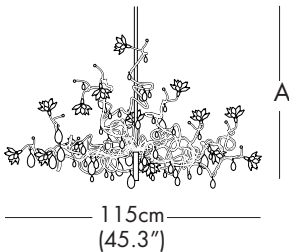

FIXTURE HEIGHT OPTIONS (A)

32 = 32"
44 = 44"
56 = 56"

CH = Custom height available. Please contact our office.
NOTE 1: Suspension Rod is not field cuttable.
NOTE 2: Height stated above may vary + - 1" - 4" due to the fixture arms can be adjusted slightly as the fixture is hand made and organic in shape.

MODEL - JEWEL CHANDELIER HL 24

LIGHT SOURCE OPTIONS

H = HALOGEN - 24 x 10W 12V G4
or
L = LED - 24 x 1.5W 12V 2700K WW
100 Lumens each LED 30,000 hours

FIXTURE HEIGHT OPTIONS (A)

32 = 32"
44 = 44"
56 = 56"

CH = Custom height available. Please contact our office.
NOTE 1: Suspension Rod is not field cuttable.
NOTE 2: Height stated above may vary + - 1" - 4" due to the fixture arms can be adjusted slightly as the fixture is hand made and organic in shape.