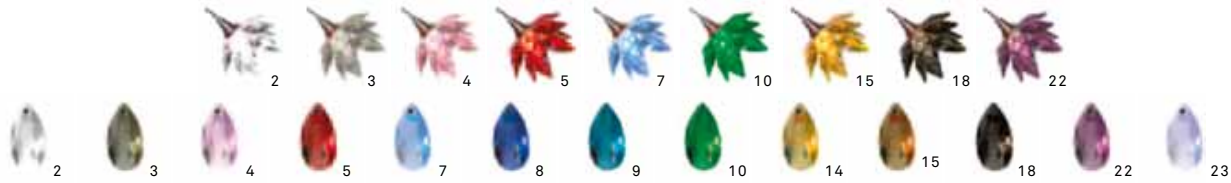

JEWEL™ CHANDELIER

TYPE:

Suspension

PROJECT NAME:

JEWEL CHANDELIER -

120V

MODEL #

SHADE COLOR

FIXTURE HEIGHT

HALO

LED

VOLTAGE

SHADE OPTIONS

ST = STANDARD GCY 2 3 4 5 7 10 15 18 22

MODEL - JEWEL CHANDELIER HL 15

LIGHT SOURCE OPTIONS

H = HALOGEN - 15 x 10W 12V G4
or
L = LED - 15 x 1.5W 12V 2700K WW
100 Lumens each LED 30,000 hours

FIXTURE HEIGHT OPTIONS (A)

32 = 32"
44 = 44"
56 = 56"

CH = Custom height available. Please contact our office.
NOTE 1: Suspension Rod is not field cuttable.
NOTE 2: Height stated above may vary + - 1" - 4" due to the fixture arms can be adjusted slightly as the fixture is hand made and organic in shape.