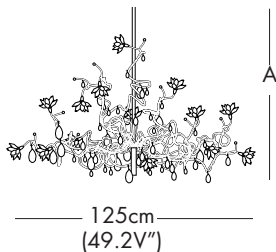

FIXTURE HEIGHT OPTIONS (A)

32 = 32"
44 = 44"
56 = 56"

CH = Custom height available. Please contact our office.
NOTE 1: Suspension Rod is not field cuttable.
NOTE 2: Height stated above may vary + - 1" - 4" due to the fixture arms can be adjusted slightly as the fixture is hand made and organic in shape.

JEWEL DIAMOND
CHANDELIER