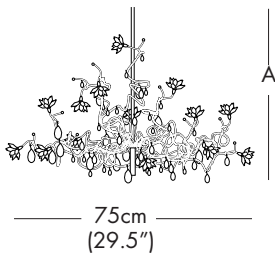

DIMMING NOTE:

HALOGEN VERSION - Dimmable with a Low-Voltage Electronic dimmer.
LED VERSION - Dimmable with a leading edge or trailing edge TRIAC dimmer.

SPECIFICATION SHEET

HARCOOLOR DESIGN