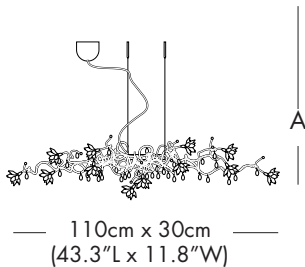

HALO

LED

VOLTAGE

SHADE OPTIONS

ST = STANDARD GCY 2 3 4 5 7 10 15 18 22

MODEL - JEWEL SKY HL 12

LIGHT SOURCE OPTIONS

H = HALOGEN - 12 x 10W 12V G4
or
L = LED - 12 x 1.5W 12V 2700K WW
100 Lumens each LED 30,000 hours

FIXTURE HEIGHT OPTIONS (A)

AC = Ships with Air craft cable adjustable up to 200cm (78.7") in total fixture length.

CH = Custom height available. Please contact our office.

SPECIFICATION SHEET

HARCOOLOR DESIGN

FIXTURE HEIGHT OPTIONS (A)

AC = Ships with Air craft cable adjustable up to 200cm (78.7") in total fixture length.

CH = Custom height available. Please contact our office.

140cm x 40cm
(55.1"L x 15.7"W)

MODEL - JEWEL SKY HL 30

LIGHT SOURCE OPTIONS

H = HALOGEN - 30 x 10W 12V G4
or
L = LED - 30 x 1.5W 12V 2700K WW
100 Lumens each LED 30,000 hours

FIXTURE HEIGHT OPTIONS (A)

AC = Ships with Air craft cable adjustable up to 200cm (78.7") in total fixture length.