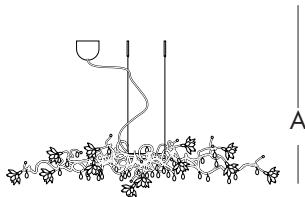

180cm x 40cm
(70.9"L x 15.7"W)

SPECIFICATION SHEET