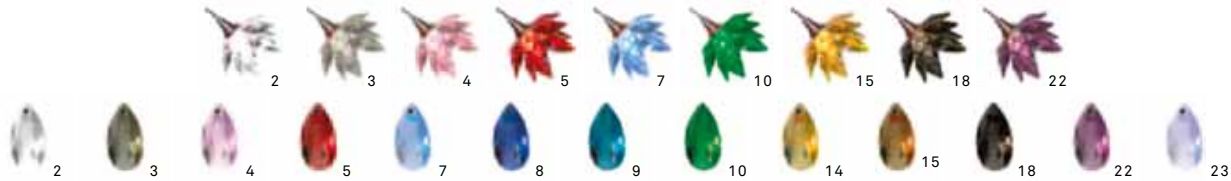

FIXTURE HEIGHT OPTIONS (A)

AC = Ships with Air craft cable adjustable up to 200cm (78.7") in total fixture length.

CH = Custom height available. Please contact our office.

SPECIFICATION SHEET

HARCOOLOR DESIGN

TYPE:

Suspension

PROJECT NAME:

120V

MODEL #

SHADE COLOR

FIXTURE HEIGHT

HALO

LED

VOLTAGE

SHADE OPTIONS

ST = STANDARD GCY 2 3 4 5 7 10 15 18 22

MODEL - JEWEL SKY HL 18

LIGHT SOURCE OPTIONS

H = HALOGEN - 18 x 10W 12V G4
or
L = LED - 18 x 1.5W 12V 2700K WW
100 Lumens each LED 30,000 hours

FIXTURE HEIGHT OPTIONS (A)

AC = Ships with Air craft cable adjustable up to 200cm (78.7") in total fixture length.

CH = Custom height available. Please contact our office.

140cm x 40cm
(55.1"L x 15.7"W)

MODEL - JEWEL SKY HL 30