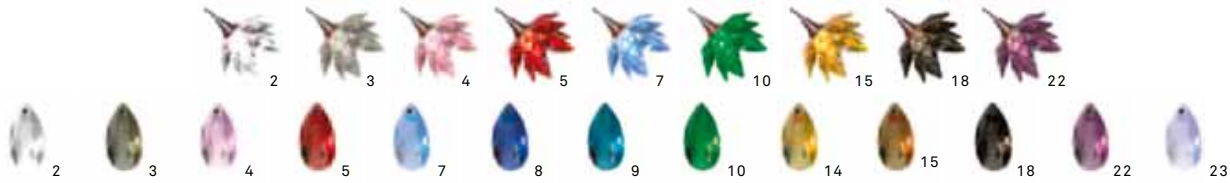

JEWEL™ SKY

TYPE:

Suspension

PROJECT NAME:

120V

MODEL #

SHADE COLOR

FIXTURE HEIGHT

HALO

LED

VOLTAGE

SHADE OPTIONS

ST = STANDARD GCY 2 3 4 5 7 10 15 18 22

MODEL - JEWEL SKY HL 12

LIGHT SOURCE OPTIONS

H = HALOGEN - 12 x 10W 12V G4
or
L = LED - 12 x 1.5W 12V 2700K WW
100 Lumens each LED 30,000 hours

FIXTURE HEIGHT OPTIONS (A)

AC = Ships with Air craft cable adjustable up to 200cm (78.7") in total fixture length.

CH = Custom height available. Please contact our office.

SPECIFICATION SHEET

HARCOOLOR DESIGN