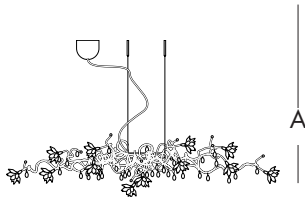

FIXTURE HEIGHT OPTIONS (A)

AC = Ships with Air craft cable adjustable up to 200cm (78.7") in total fixture length.

CH = Custom height available. Please contact our office.

SPECIFICATION SHEET

HARCOOLOR DESIGN

LED

VOLTAGE

SHADE OPTIONS

ST = STANDARD GCY 2 3 4 5 7 10 15 18 22

MODEL - JEWEL SKY HL 18

LIGHT SOURCE OPTIONS

H = HALOGEN - 18 x 10W 12V G4
or
L = LED - 18 x 1.5W 12V 2700K WW
100 Lumens each LED 30,000 hours

FIXTURE HEIGHT OPTIONS (A)

AC = Ships with Air craft cable adjustable up to 200cm (78.7") in total fixture length.

CH = Custom height available. Please contact our office.

140cm x 40cm
(55.1"L x 15.7"W)

MODEL - JEWEL SKY HL 30