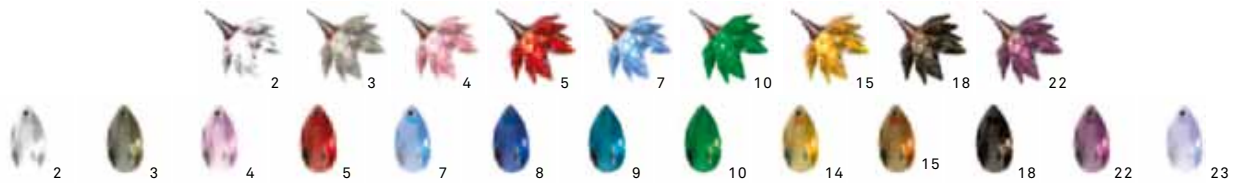

120V

MODEL #

SHADE COLOR

FIXTURE HEIGHT

HALO

LED

VOLTAGE

SHADE OPTIONS

ST = STANDARD GCY 2 3 4 5 7 10 15 18 22

20cm
(7.9")

45cm
(17.7")

MODEL - JEWEL WL/PL 5

LIGHT SOURCE OPTIONS

H = HALOGEN - 5 x 10W 12V G4

or

L = LED - 5 x 1.5W 12V 2700K WW

100 Lumens each LED 30,000 hours

MODEL - JEWEL WL/PL 3

15cm
(5.9")

30cm
(11.8")

LIGHT SOURCE OPTIONS

H = HALOGEN - 3 x 20W 12V G4

or

L = LED - 3 x 1.5W 12V 2700K WW

100 Lumens each LED 30,000 hours

15cm
(5.9")

20cm
(7.9")

MODEL - JEWEL WL/PL 1

LIGHT SOURCE OPTIONS

H = HALOGEN - 1 x 20W 12V G4

or

L = LED - 1 x 1.5W 12V 2700K WW