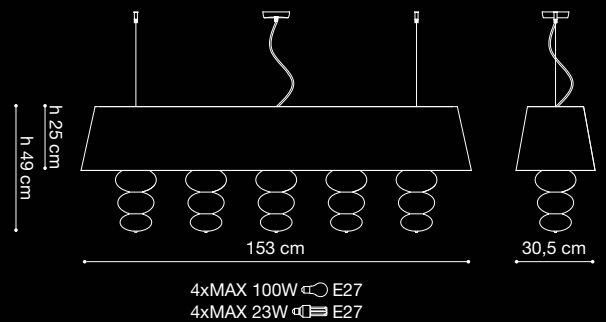

SO 80

musa™
design L4B

SPECIFICATION SHEET

SO OVAL 85

SO OVAL 120

SO OVAL 150

SPECIFICATION SHEET

musa™
design L4B