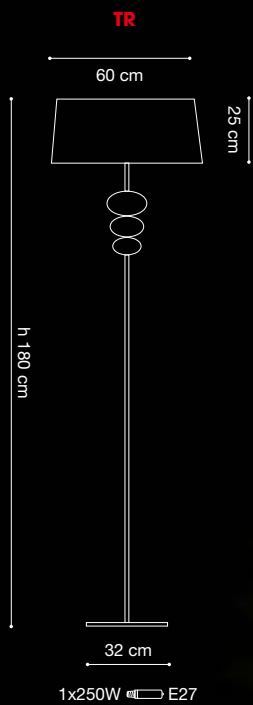

PROJECT:

TYPE:

MODEL #

FINISH/COLOUR

WATTAGE

LIGHT SOURCE

VOLTAGE

PL 40

1xMAX 60W E27 INC
1xMAX 20W E27 FLUO

PL 60

3xMAX 60W E27 INC
3xMAX 20W E27 FLUO

PL 90

6xMAX 60W E27 INC
6xMAX 15W E27 FLUO

musa™
design L4B

SPECIFICATION SHEET

SO 60

SPECIFICATION SHEET

musa™
design L4B

VINTAGE + 106

SPECIFICATION SHEET

SO 35

musa™
design L4B

SPECIFICATION SHEET

musa™
design L4B

SPECIFICATION SHEET

VINTAGE + 110

SPECIFICATION SHEET

musa™
design L4B

SPECIFICATION SHEET