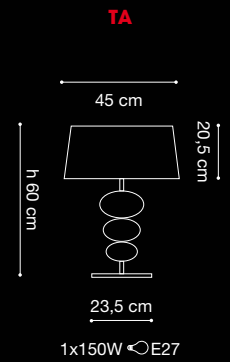

SPECIFICATION SHEET

musa™
design L4B

VINTAGE + 106

SPECIFICATION SHEET

SO 35

musa™
design L4B

SPECIFICATION SHEET

musa™
design L4B

SPECIFICATION SHEET

VINTAGE + 110

SPECIFICATION SHEET

musa™
design L4B

SPECIFICATION SHEET