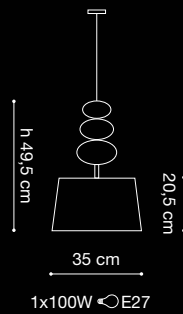

SPECIFICATION SHEET

musa™
design L4B

VINTAGE + 106

SPECIFICATION SHEET

SO 35

musa™
design L4B

SPECIFICATION SHEET

musa™
design L4B

SPECIFICATION SHEET

VINTAGE + 110

SPECIFICATION SHEET

musa™
design L4B

SPECIFICATION SHEET