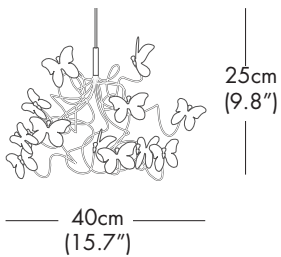

PAPILLON™

TYPE:

Wall

PROJECT NAME:

120V

MODEL #

SHADE COLOR

FIXTURE HEIGHT

HALO

LED

VOLTAGE

SHADE OPTIONS

ST = STANDARD GPP 2 29

MODEL - PAPILLON WL 1

LIGHT SOURCE OPTIONS

H = HALOGEN - 1 x 10W 12V G4

or

L = LED - 1 x 1.5W 12V 2700K WW

100 Lumens each LED 30,000 hours

MODEL - PAPILLON WL 3

LIGHT SOURCE OPTIONS

H = HALOGEN - 3 x 20W 12V G4

or

L = LED - 3 x 1.5W 12V 2700K WW