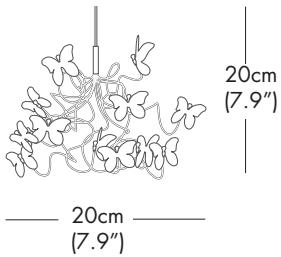

PAPILLON™

TYPE:

Wall

PROJECT NAME:

120V

MODEL #

SHADE COLOR

FIXTURE HEIGHT

HALO

LED

VOLTAGE

SHADE OPTIONS

ST = STANDARD GPP 2 29

MODEL - PAPILLON WL 1

LIGHT SOURCE OPTIONS

H = HALOGEN - 1 x 10W 12V G4

or

L = LED - 1 x 1.5W 12V 2700K WW

100 Lumens each LED 30,000 hours

MODEL - PAPILLON WL 3

LIGHT SOURCE OPTIONS

H = HALOGEN - 3 x 20W 12V G4

or

L = LED - 3 x 1.5W 12V 2700K WW