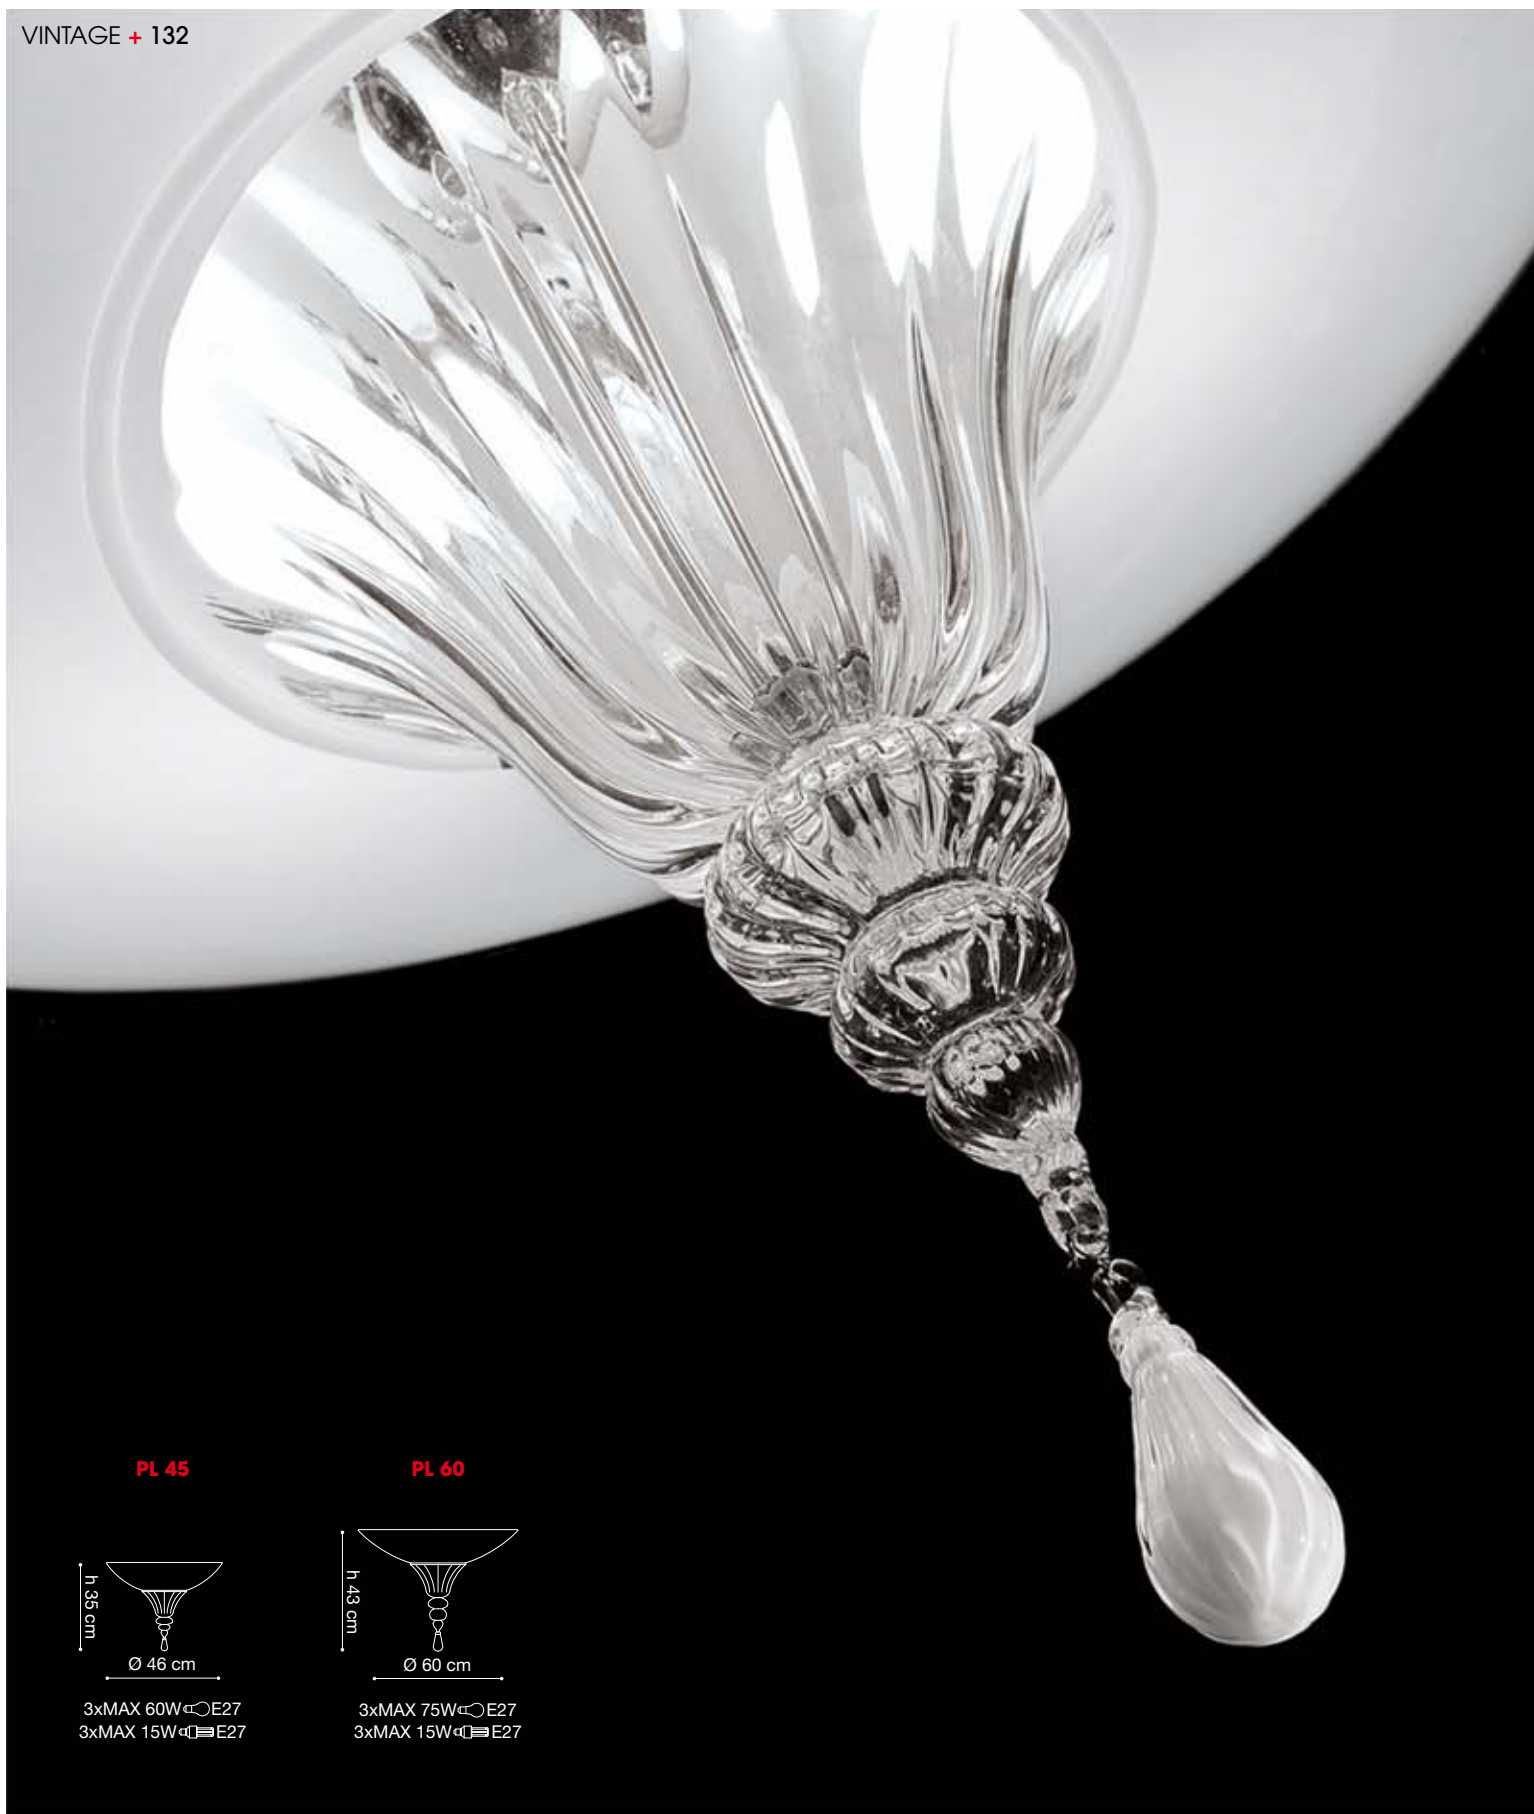

PL 45

3xMAX 60W E27
3xMAX 15W E27

3xMAX 75W E27
3xMAX 15W E27