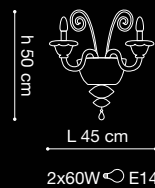

VINTAGE + 164

SPECIFICATION SHEET

AP 2L

PROJECT:

TYPE:

MODEL #

FINISH/COLOUR

WATTAGE

LIGHT SOURCE

VOLTAGE

VINTAGE + 166

SPECIFICATION SHEET

PROJECT:

TYPE:

MODEL #

FINISH/COLOUR

WATTAGE

LIGHT SOURCE

VOLTAGE

12L

h 70 cm

Ø 105 cm

12x60W ↻ E14