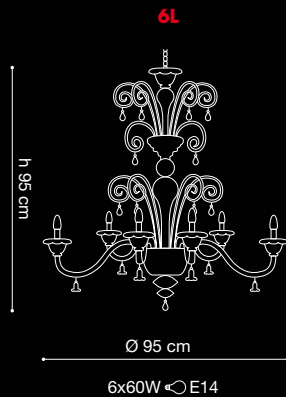

VINTAGE + 164

SPECIFICATION SHEET

AP 2L

PROJECT:

TYPE:

MODEL #

FINISH/COLOUR

WATTAGE

LIGHT SOURCE

VOLTAGE

VINTAGE + 166

SPECIFICATION SHEET

PROJECT:

TYPE:

MODEL #

FINISH/COLOUR

WATTAGE

LIGHT SOURCE

VOLTAGE

12L

h 70 cm

Ø 105 cm

12x60W ↻ E14