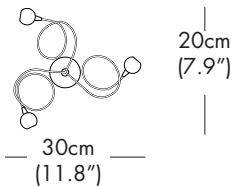

SNOWBALL™ / COLORBALL™

Wall/Ceiling

TYPE:

PROJECT NAME:

120V

MODEL #	SHADE COLOR	FIXTURE HEIGHT	HALO	LED	VOLTAGE										
1	2	3	4	5	6	7	8	9	10	11	12	13	14	15	16

SHADE OPTIONS

ST = STANDARD GSN

MODEL - SNOWBALL/COLORBALL WL/PL 1

LIGHT SOURCE OPTIONS

H = HALOGEN - 1 x 20W 12V G4
or
L = LED - 1 x 1.5W 12V 2700K WW
100 Lumens each LED 30,000 hours

MODEL - SNOWBALL/COLORBALL PL 3

LIGHT SOURCE OPTIONS

H = HALOGEN - 3 x 20W 12V G4
or
L = LED - 3 x 1.5W 12V 2700K WW
100 Lumens each LED 30,000 hours

MODEL - SNOWBALL/COLORBALL PL 5

LIGHT SOURCE OPTIONS

H = HALOGEN - 5 x 10W 12V G4
or
L = LED - 5 x 1.5W 12V 2700K WW
100 Lumens each LED 30,000 hours