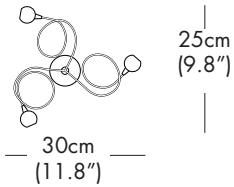

SNOWBALL™ / COLORBALL™

Wall/Ceiling

TYPE:

PROJECT NAME:

120V

MODEL #	SHADE COLOR	FIXTURE HEIGHT	HALO	LED	VOLTAGE										
1	2	3	4	5	6	7	8	9	10	11	12	13	14	15	16

SHADE OPTIONS

ST = STANDARD GSN

MODEL - SNOWBALL/COLORBALL WL/PL 1

LIGHT SOURCE OPTIONS

H = HALOGEN - 1 x 20W 12V G4
or
L = LED - 1 x 1.5W 12V 2700K WW
100 Lumens each LED 30,000 hours

MODEL - SNOWBALL/COLORBALL PL 3

LIGHT SOURCE OPTIONS

H = HALOGEN - 3 x 20W 12V G4
or
L = LED - 3 x 1.5W 12V 2700K WW
100 Lumens each LED 30,000 hours

MODEL - SNOWBALL/COLORBALL PL 5

LIGHT SOURCE OPTIONS

H = HALOGEN - 5 x 10W 12V G4
or
L = LED - 5 x 1.5W 12V 2700K WW
100 Lumens each LED 30,000 hours