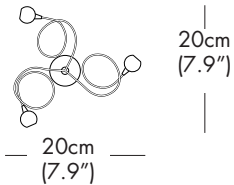

SNOWBALL™ / COLORBALL™

Wall/Ceiling

TYPE:

PROJECT NAME:

120V

MODEL #	SHADE COLOR	FIXTURE HEIGHT	HALO	LED	VOLTAGE										
1	2	3	4	5	6	7	8	9	10	11	12	13	14	15	16

SHADE OPTIONS

ST = STANDARD GSN

MODEL - SNOWBALL/COLORBALL WL/PL 1

LIGHT SOURCE OPTIONS

H = HALOGEN - 1 x 20W 12V G4
or
L = LED - 1 x 1.5W 12V 2700K WW
100 Lumens each LED 30,000 hours

MODEL - SNOWBALL/COLORBALL PL 3

LIGHT SOURCE OPTIONS

H = HALOGEN - 3 x 20W 12V G4
or
L = LED - 3 x 1.5W 12V 2700K WW
100 Lumens each LED 30,000 hours

MODEL - SNOWBALL/COLORBALL PL 5

LIGHT SOURCE OPTIONS

H = HALOGEN - 5 x 10W 12V G4
or
L = LED - 5 x 1.5W 12V 2700K WW
100 Lumens each LED 30,000 hours