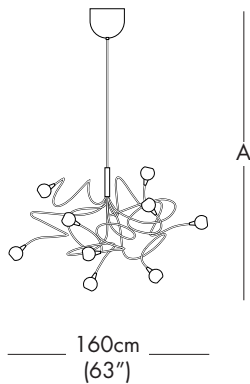

MODEL - SNOWBALL/COLORBALL HL 7

LIGHT SOURCE OPTIONS

H = HALOGEN - 7 x 10W 12V G4
 or
 L = LED - 7 x 1.5W 12V 2700K WW
 100 Lumens each LED 30,000 hours

FIXTURE HEIGHT OPTIONS

125 = 125"
 CH = Custom height available. Please contact our office.
 NOTE 1: Suspension Rod is not field cuttable.
 NOTE 2: Height stated above may vary + - 1" - 4" due to the fixture arms can be adjusted slightly as the fixture is hand made and organic in shape.

H = HALOGEN - 20 x 10W 12V G4
or
L = LED - 20 x 1.5W 12V 2700K WW
100 Lumens each LED 30,000 hours

FIXTURE HEIGHT OPTIONS

125 = 125"
CH = Custom height available. Please contact our office.
NOTE 1: Suspension Rod is not field cuttable.
NOTE 2: Height stated above may vary + - 1" - 4" due to the fixture arms can be adjusted slightly as the fixture is hand made and organic in shape.

MODEL - SNOWBALL/COLORBALL HL 30

LIGHT SOURCE OPTIONS

H = HALOGEN - 30 x 5W 12V G4
or
L = LED - 30 x 1.5W 12V 2700K WW
100 Lumens each LED 30,000 hours

FIXTURE HEIGHT OPTIONS

125 = 125"
CH = Custom height available. Please contact our office.
NOTE 1: Suspension Rod is not field cuttable.
NOTE 2: Height stated above may vary + - 1" - 4" due to the fixture arms can be adjusted slightly as the fixture is hand made and organic in shape.