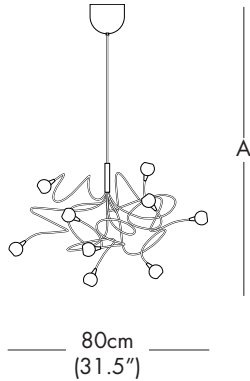

MODEL - SNOWBALL/COLORBALL HL 7

LIGHT SOURCE OPTIONS

H = HALOGEN - 7 x 10W 12V G4
 or
 L = LED - 7 x 1.5W 12V 2700K WW
 100 Lumens each LED 30,000 hours

FIXTURE HEIGHT OPTIONS

125 = 125"
 CH = Custom height available. Please contact our office.
 NOTE 1: Suspension Rod is not field cuttable.
 NOTE 2: Height stated above may vary + - 1" - 4" due to the fixture arms can be adjusted slightly as the fixture is hand made and organic in shape.

TYPE:

Suspension

PROJECT NAME:

MODEL #	SHADE COLOR	FIXTURE HEIGHT	HALO	LED	VOLTAGE											
1	2	3	4	5	6	7	8	9	10	11	12	13	14	15	16	120V

SHADE OPTIONS

ST = STANDARD GSN

MODEL - SNOWBALL/COLORBALL HL 9

LIGHT SOURCE OPTIONS

H = HALOGEN - 9 x 10W 12V G4
or
L = LED - 9 x 1.5W 12V 2700K WW
100 Lumens each LED 30,000 hours

FIXTURE HEIGHT OPTIONS

125 = 125"
CH = Custom height available. Please contact our office.
NOTE 1: Suspension Rod is not field cuttable.
NOTE 2: Height stated above may vary + - 1" - 4" due to the fixture arms can be adjusted slightly as the fixture is hand made and organic in shape.

MODEL - SNOWBALL/COLORBALL HL 12

LIGHT SOURCE OPTIONS

H = HALOGEN - 12 x 10W 12V G4
or
L = LED - 12 x 1.5W 12V 2700K WW
100 Lumens each LED 30,000 hours

FIXTURE HEIGHT OPTIONS

125 = 125"
CH = Custom height available. Please contact our office.
NOTE 1: Suspension Rod is not field cuttable.
NOTE 2: Height stated above may vary + - 1" - 4" due to the fixture arms can be adjusted slightly as the fixture is hand made and organic in shape.