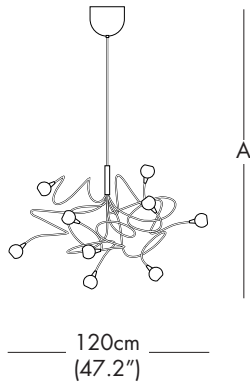

MODEL - SNOWBALL/COLORBALL HL 7

LIGHT SOURCE OPTIONS

H = HALOGEN - 7 x 10W 12V G4
 or
 L = LED - 7 x 1.5W 12V 2700K WW
 100 Lumens each LED 30,000 hours

FIXTURE HEIGHT OPTIONS

125 = 125"
 CH = Custom height available. Please contact our office.
 NOTE 1: Suspension Rod is not field cuttable.
 NOTE 2: Height stated above may vary + - 1" - 4" due to the fixture arms can be adjusted slightly as the fixture is hand made and organic in shape.

H = HALOGEN - 9 x 10W 12V G4
or
L = LED - 9 x 1.5W 12V 2700K WW
100 Lumens each LED 30,000 hours

FIXTURE HEIGHT OPTIONS

125 = 125"
CH = Custom height available. Please contact our office.
NOTE 1: Suspension Rod is not field cuttable.
NOTE 2: Height stated above may vary + - 1" - 4" due to the fixture arms can be adjusted slightly as the fixture is hand made and organic in shape.

MODEL - SNOWBALL/COLORBALL HL 12

LIGHT SOURCE OPTIONS

H = HALOGEN - 12 x 10W 12V G4
or
L = LED - 12 x 1.5W 12V 2700K WW
100 Lumens each LED 30,000 hours

FIXTURE HEIGHT OPTIONS

125 = 125"
CH = Custom height available. Please contact our office.
NOTE 1: Suspension Rod is not field cuttable.
NOTE 2: Height stated above may vary + - 1" - 4" due to the fixture arms can be adjusted slightly as the fixture is hand made and organic in shape.

MODEL - SNOWBALL/COLORBALL HL 15

LIGHT SOURCE OPTIONS

H = HALOGEN - 15 x 10W 12V G4
or
L = LED - 15 x 1.5W 12V 2700K WW
100 Lumens each LED 30,000 hours

FIXTURE HEIGHT OPTIONS

125 = 125"
CH = Custom height available. Please contact our office.
NOTE 1: Suspension Rod is not field cuttable.
NOTE 2: Height stated above may vary + - 1" - 4" due to the fixture arms can be adjusted slightly as the fixture is hand made and organic in shape.