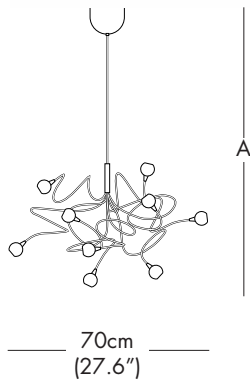

SNOWBALL™ / COLORBALL™

Suspension

TYPE:

PROJECT NAME:

120V

MODEL #	SHADE COLOR	FIXTURE HEIGHT	HALO	LED	VOLTAGE										
1	2	3	4	5	6	7	8	9	10	11	12	13	14	15	16

SHADE OPTIONS

ST = STANDARD GSN

MODEL - SNOWBALL/COLORBALL HL 7

LIGHT SOURCE OPTIONS

H = HALOGEN - 7 x 10W 12V G4
 or
 L = LED - 7 x 1.5W 12V 2700K WW
 100 Lumens each LED 30,000 hours

FIXTURE HEIGHT OPTIONS

125 = 125"
 CH = Custom height available. Please contact our office.
 NOTE 1: Suspension Rod is not field cuttable.
 NOTE 2: Height stated above may vary + - 1" - 4" due to the fixture arms can be adjusted slightly as the fixture is hand made and organic in shape.

H = HALOGEN - 9 x 10W 12V G4
or
L = LED - 9 x 1.5W 12V 2700K WW
100 Lumens each LED 30,000 hours

FIXTURE HEIGHT OPTIONS

125 = 125"
CH = Custom height available. Please contact our office.
NOTE 1: Suspension Rod is not field cuttable.
NOTE 2: Height stated above may vary + - 1" - 4" due to the fixture arms can be adjusted slightly as the fixture is hand made and organic in shape.

H = HALOGEN - 20 x 10W 12V G4
or
L = LED - 20 x 1.5W 12V 2700K WW
100 Lumens each LED 30,000 hours

FIXTURE HEIGHT OPTIONS

125 = 125"
CH = Custom height available. Please contact our office.
NOTE 1: Suspension Rod is not field cuttable.
NOTE 2: Height stated above may vary + - 1" - 4" due to the fixture arms can be adjusted slightly as the fixture is hand made and organic in shape.