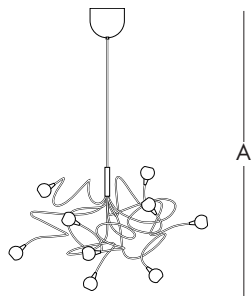

TYPE:

Suspension

PROJECT NAME:

MODEL #	SHADE COLOR	FIXTURE HEIGHT	HALO	LED	VOLTAGE											
1	2	3	4	5	6	7	8	9	10	11	12	13	14	15	16	120V

SHADE OPTIONS

ST = STANDARD GSN

180cm
(70.9")

MODEL - SNOWBALL/COLORBALL HL 50

LIGHT SOURCE OPTIONS

H = HALOGEN - 50 x 5W 12V G4
or
L = LED - 50 x 1.5W 12V 2700K WW
100 Lumens each LED 30,000 hours

FIXTURE HEIGHT OPTIONS

125 = 125"
CH = Custom height available. Please contact our office.
NOTE 1: Suspension Rod is not field cuttable.
NOTE 2: Height stated above may vary + - 1" - 4" due to the fixture arms can be adjusted slightly as the fixture is hand made and organic in shape.