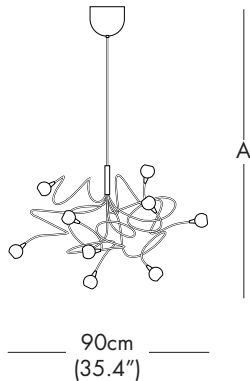

MODEL - SNOWBALL/COLORBALL HL 7

LIGHT SOURCE OPTIONS

H = HALOGEN - 7 x 10W 12V G4
 or
 L = LED - 7 x 1.5W 12V 2700K WW
 100 Lumens each LED 30,000 hours

FIXTURE HEIGHT OPTIONS

125 = 125"
 CH = Custom height available. Please contact our office.
 NOTE 1: Suspension Rod is not field cuttable.
 NOTE 2: Height stated above may vary + - 1" - 4" due to the fixture arms can be adjusted slightly as the fixture is hand made and organic in shape.

TYPE:

Suspension

PROJECT NAME:

MODEL #	SHADE COLOR	FIXTURE HEIGHT	HALO	LED	VOLTAGE											
1	2	3	4	5	6	7	8	9	10	11	12	13	14	15	16	120V

SHADE OPTIONS

ST = STANDARD GSN

MODEL - SNOWBALL/COLORBALL HL 9

LIGHT SOURCE OPTIONS

H = HALOGEN - 9 x 10W 12V G4
or
L = LED - 9 x 1.5W 12V 2700K WW
100 Lumens each LED 30,000 hours

FIXTURE HEIGHT OPTIONS

125 = 125"
CH = Custom height available. Please contact our office.
NOTE 1: Suspension Rod is not field cuttable.
NOTE 2: Height stated above may vary + - 1" - 4" due to the fixture arms can be adjusted slightly as the fixture is hand made and organic in shape.

MODEL - SNOWBALL/COLORBALL HL 12

LIGHT SOURCE OPTIONS

H = HALOGEN - 12 x 10W 12V G4
or
L = LED - 12 x 1.5W 12V 2700K WW
100 Lumens each LED 30,000 hours

FIXTURE HEIGHT OPTIONS

125 = 125"
CH = Custom height available. Please contact our office.
NOTE 1: Suspension Rod is not field cuttable.
NOTE 2: Height stated above may vary + - 1" - 4" due to the fixture arms can be adjusted slightly as the fixture is hand made and organic in shape.