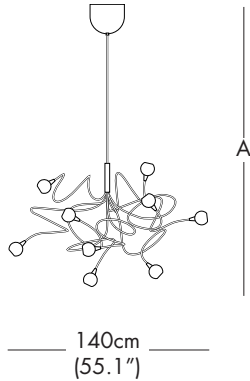

SNOWBALL™ / COLORBALL™

TYPE:

Suspension

PROJECT NAME:

MODEL #	SHADE COLOR	FIXTURE HEIGHT	HALO	LED	VOLTAGE											
1	2	3	4	5	6	7	8	9	10	11	12	13	14	15	16	120V

SHADE OPTIONS

ST = STANDARD GSN

MODEL - SNOWBALL/COLORBALL HL 20

LIGHT SOURCE OPTIONS

H = HALOGEN - 20 x 10W 12V G4
or
L = LED - 20 x 1.5W 12V 2700K WW
100 Lumens each LED 30,000 hours

FIXTURE HEIGHT OPTIONS

125 = 125"
CH = Custom height available. Please contact our office.
NOTE 1: Suspension Rod is not field cuttable.
NOTE 2: Height stated above may vary + - 1" - 4" due to the fixture arms can be adjusted slightly as the fixture is hand made and organic in shape.