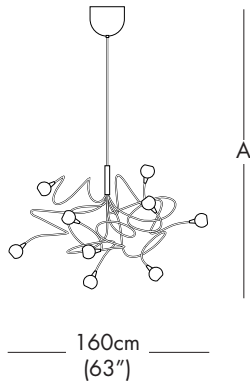

MODEL - SNOWBALL/COLORBALL HL 7

LIGHT SOURCE OPTIONS

H = HALOGEN - 7 x 10W 12V G4
 or
 L = LED - 7 x 1.5W 12V 2700K WW
 100 Lumens each LED 30,000 hours

FIXTURE HEIGHT OPTIONS

125 = 125"
 CH = Custom height available. Please contact our office.
 NOTE 1: Suspension Rod is not field cuttable.
 NOTE 2: Height stated above may vary + - 1" - 4" due to the fixture arms can be adjusted slightly as the fixture is hand made and organic in shape.

MODEL - SNOWBALL/COLORBALL HL 15

LIGHT SOURCE OPTIONS

H = HALOGEN - 15 x 10W 12V G4
or
L = LED - 15 x 1.5W 12V 2700K WW
100 Lumens each LED 30,000 hours

FIXTURE HEIGHT OPTIONS

125 = 125"
CH = Custom height available. Please contact our office.
NOTE 1: Suspension Rod is not field cuttable.
NOTE 2: Height stated above may vary + - 1" - 4" due to the fixture arms can be adjusted slightly as the fixture is hand made and organic in shape.

TYPE:

Suspension

PROJECT NAME:

MODEL #	SHADE COLOR	FIXTURE HEIGHT	HALO	LED	VOLTAGE											
1	2	3	4	5	6	7	8	9	10	11	12	13	14	15	16	120V

SHADE OPTIONS

ST = STANDARD GSN

MODEL - SNOWBALL/COLORBALL HL 20

LIGHT SOURCE OPTIONS

H = HALOGEN - 20 x 10W 12V G4
or
L = LED - 20 x 1.5W 12V 2700K WW
100 Lumens each LED 30,000 hours

FIXTURE HEIGHT OPTIONS

125 = 125"
CH = Custom height available. Please contact our office.
NOTE 1: Suspension Rod is not field cuttable.
NOTE 2: Height stated above may vary + - 1" - 4" due to the fixture arms can be adjusted slightly as the fixture is hand made and organic in shape.