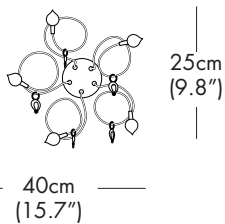

STRAWBERRY