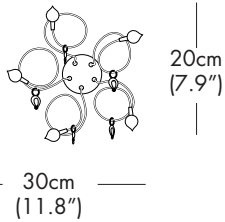

LED VERSION - Dimmable with a leading edge or trailing edge TRIAC dimmer.

SPECIFICATION SHEET

HARCOLOOR
DESIGN

HARCOLOOR
DESIGN

STRAWBERRY™

TYPE:

Ceiling/Wall

PROJECT NAME:

MODEL #	SHADE COLOR	FIXTURE HEIGHT	HALO	LED	VOLTAGE
SHADE OPTIONS					120V
ST = STANDARD GSW MULTICOLOR					

STRAWBERRY

MODEL - STRAWBERRY WL/PL 3

LIGHT SOURCE OPTIONS

H = HALOGEN - 3 x 20W 12V G4

or

L = LED - 3 x 1.5W 12V 2700K WW