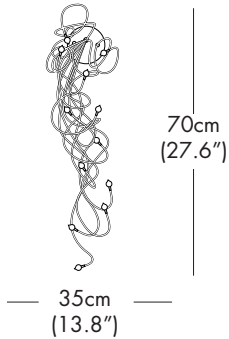

HALO

LED

VOLTAGE

SHADE OPTIONS

ST = STANDARD GSW MULTICOLOR

50cm
(19.7")

30cm
(11.8")

MODEL - SWEET LONG WL 5

SPECIFICATION SHEET

HARCOLOOR DESIGN

SWEET™ LONG

TYPE:

Wall

PROJECT NAME:

										120V
MODEL #	SHADE COLOR		FIXTURE HEIGHT		HALO	LED	VOLTAGE			
										

SHADE OPTIONS

ST = STANDARD GSW MULTICOLOR

MODEL - SWEET LONG WL 7

LIGHT SOURCE OPTIONS

H = HALOGEN - 7 x 10W 12V G4

or

L = LED - 7 x 1.5W 12V 2700K WW

100 Lumens each LED 30,000 hours

MODEL - SWEET LONG WL 9

LIGHT SOURCE OPTIONS

H = HALOGEN - 9 x 10W 12V G4

or

L = LED - 9 x 1.5W 12V 2700K WW

100 Lumens each LED 30,000 hours

MODEL - SWEET LONG WL 12

LIGHT SOURCE OPTIONS

H = HALOGEN - 12 x 10W 12V G4