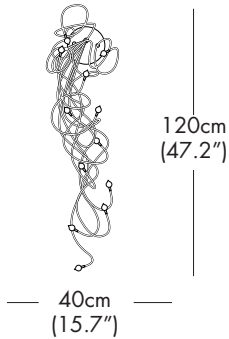

HALO

LED

VOLTAGE

SHADE OPTIONS

ST = STANDARD GSW MULTICOLOR

50cm
(19.7")

30cm
(11.8")

MODEL - SWEET LONG WL 5

ST = STANDARD GSW MULTICOLOR

MODEL - SWEET LONG WL 7

LIGHT SOURCE OPTIONS

H = HALOGEN - 7 x 10W 12V G4

or

L = LED - 7 x 1.5W 12V 2700K WW

100 Lumens each LED 30,000 hours

MODEL - SWEET LONG WL 9

LIGHT SOURCE OPTIONS

H = HALOGEN - 9 x 10W 12V G4

or

L = LED - 9 x 1.5W 12V 2700K WW

100 Lumens each LED 30,000 hours

MODEL - SWEET LONG WL 12

LIGHT SOURCE OPTIONS

H = HALOGEN - 12 x 10W 12V G4