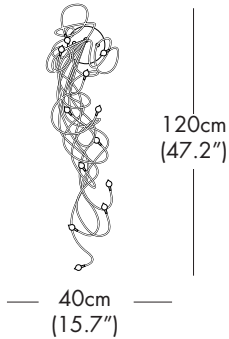

HALO

LED

VOLTAGE

SHADE OPTIONS

ST = STANDARD GSW MULTICOLOR

50cm
(19.7")

30cm
(11.8")

MODEL - SWEET LONG WL 5

ST = STANDARD GSW MULTICOLOR

MODEL - SWEET LONG WL 7

LIGHT SOURCE OPTIONS

H = HALOGEN - 7 x 10W 12V G4

or

L = LED - 7 x 1.5W 12V 2700K WW

100 Lumens each LED 30,000 hours

MODEL - SWEET LONG WL 9

LIGHT SOURCE OPTIONS

H = HALOGEN - 9 x 10W 12V G4

or

L = LED - 9 x 1.5W 12V 2700K WW

100 Lumens each LED 30,000 hours

MODEL - SWEET LONG WL 12

LIGHT SOURCE OPTIONS

H = HALOGEN - 12 x 10W 12V G4