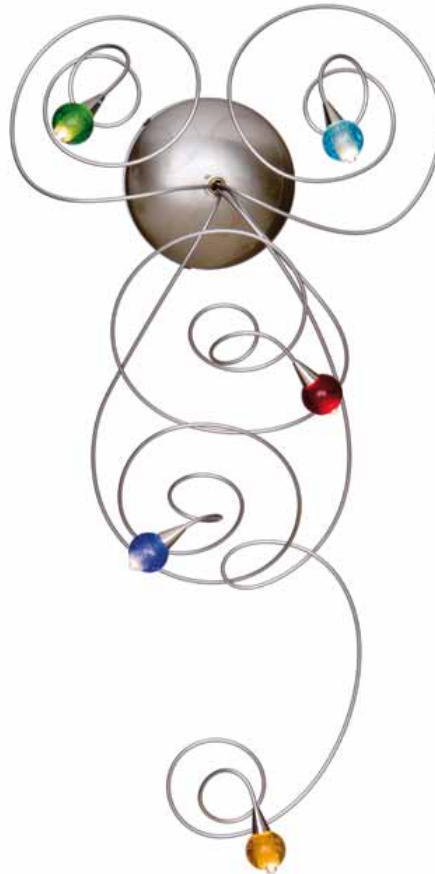

SWEET™ LONG

TYPE:

Wall

PROJECT NAME:

120V

MODEL #

SHADE COLOR

FIXTURE HEIGHT

HALO

LED

VOLTAGE

SHADE OPTIONS

ST = STANDARD GSW MULTICOLOR

50cm
(19.7")

30cm
(11.8")

MODEL - SWEET LONG WL 5

SPECIFICATION SHEET

HARCOLOOR DESIGN

SWEET™ LONG

TYPE:

Wall

PROJECT NAME:

										120V
MODEL #	SHADE COLOR		FIXTURE HEIGHT		HALO	LED	VOLTAGE			
										

SHADE OPTIONS

ST = STANDARD GSW MULTICOLOR

MODEL - SWEET LONG WL 7

LIGHT SOURCE OPTIONS

H = HALOGEN - 7 x 10W 12V G4

or

L = LED - 7 x 1.5W 12V 2700K WW

100 Lumens each LED 30,000 hours

MODEL - SWEET LONG WL 9