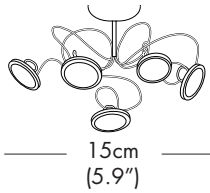

MODEL - TARGET WL/PL 1

LIGHT SOURCE OPTIONS

H = HALOGEN - 1 x 35W 12V G4

or

L = LED - 1 x 1.5W 12V 2700K WW

100 Lumens each LED 30,000 hours

SPECIFICATION SHEET

HARCOOLOR DESIGN