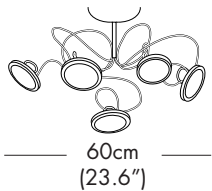

SHADE OPTIONS

ST = STANDARD ALUMINUM FLEXIBLE

MODEL - TARGET WL/PL 2

LIGHT SOURCE OPTIONS

H = HALOGEN - 2 x 35W 12V G4
or
L = LED - 2 x 1.5W 12V 2700K WW
100 Lumens each LED 30,000 hours

MODEL - TARGET WL/PL 3

LIGHT SOURCE OPTIONS

H = HALOGEN - 3 x 35W 12V G4
or
L = LED - 3 x 1.5W 12V 2700K WW
100 Lumens each LED 30,000 hours

MODEL - TARGET WL/PL 5

LIGHT SOURCE OPTIONS

H = HALOGEN - 5 x 35W 12V G4
or
L = LED - 5 x 1.5W 12V 2700K WW
100 Lumens each LED 30,000 hours