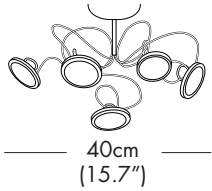

MODEL - TARGET WL/PL 1

LIGHT SOURCE OPTIONS

H = HALOGEN - 1 x 35W 12V G4

or

L = LED - 1 x 1.5W 12V 2700K WW

100 Lumens each LED 30,000 hours

SPECIFICATION SHEET

HARCOOLOR DESIGN

HARCOOLOR DESIGN

DIMMING NOTE:

HALOGEN VERSION - Dimmable with a Low-Voltage Electronic dimmer.

LED VERSION - Dimmable with a leading edge or trailing edge TRIAC dimmer.

Wall/Ceiling

PROJECT NAME:

MODEL #	SHADE COLOR	FIXTURE HEIGHT	HALO	LED	VOLTAGE
					120V

SHADE OPTIONS

ST = STANDARD ALUMINUM FLEXIBLE

MODEL - TARGET WL/PL 2

LIGHT SOURCE OPTIONS

H = HALOGEN - 2 x 35W 12V G4
or
L = LED - 2 x 1.5W 12V 2700K WW
100 Lumens each LED 30,000 hours

MODEL - TARGET WL/PL 3