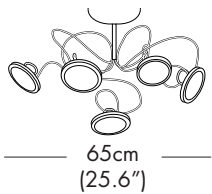

SHADE OPTIONS

ST = STANDARD ALUMINUM FLEXIBLE

MODEL - TARGET WL/PL 2

LIGHT SOURCE OPTIONS

H = HALOGEN - 2 x 35W 12V G4
or
L = LED - 2 x 1.5W 12V 2700K WW
100 Lumens each LED 30,000 hours

MODEL - TARGET WL/PL 3

LIGHT SOURCE OPTIONS

H = HALOGEN - 3 x 35W 12V G4
or
L = LED - 3 x 1.5W 12V 2700K WW
100 Lumens each LED 30,000 hours

MODEL - TARGET WL/PL 5

LIGHT SOURCE OPTIONS

H = HALOGEN - 5 x 35W 12V G4
or
L = LED - 5 x 1.5W 12V 2700K WW
100 Lumens each LED 30,000 hours