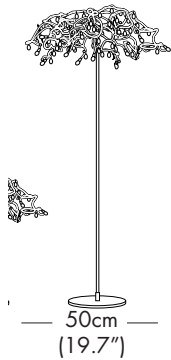

TIARA™

TYPE:

Table/Floor

PROJECT NAME:

120V

MODEL #

SHADE COLOR

FIXTURE HEIGHT

HALO

LED

VOLTAGE

SHADE OPTIONS

CP = CUSTOM PICK MULTICOLOR - TRANSPARENT

MODEL - TIARA FL 7

LIGHT SOURCE OPTIONS

H = HALOGEN - 7 x 20W 12V G4

or

L = LED - 7 x 1.5W 12V 2700K WW

100 Lumens each LED 30,000 hours

MODEL - TIARA TL 6

LIGHT SOURCE OPTIONS

H = HALOGEN - 6 x 10W 12V G4

or

L = LED - 6 x 1.5W 12V 2700K WW

100 Lumens each LED 30,000 hours

140cm
(55.1")

50cm
(19.7")

55cm
(21.7")

40cm
(15.7")

SPECIFICATION SHEET

HARCOLOOR DESIGN