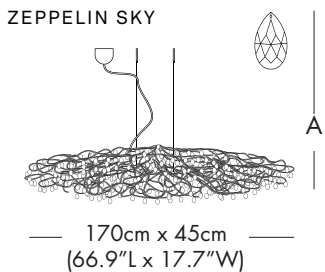

FIXTURE HEIGHT OPTIONS (A)

AC = Ships with Air craft cable adjustable up to 200cm (78.7") in total fixture length.

CH = Custom height available. Please contact our office.

DIMMING NOTE:

HALOGEN VERSION - Dimmable with a Low-Voltage Electronic dimmer.
LED VERSION - Dimmable with a leading edge or trailing edge TRIAC dimmer.

MODEL #	SHADE COLOR	FIXTURE HEIGHT	HALO	LED	VOLTAGE
2	5	10	15	18	120V
3	7	14	18	22	
4	8	15	22	23	
5	9				
7					
8					
9					
10					
14					
15					
18					
22					
23					

SHADE OPTIONS

ST = STANDARD GCY 2 3 4 5 7 10 15 18 22

MODEL - ZEPPELIN HL 18

LIGHT SOURCE OPTIONS

H = HALOGEN - 18 x 10W 12V G4
or
L = LED - 18 x 1.5W 12V 2700K WW
100 Lumens each LED 30,000 hours

FIXTURE HEIGHT OPTIONS (A)

AC = Ships with Air craft cable adjustable up to 200cm (78.7") in total fixture length.
CH = Custom height available. Please contact our office.