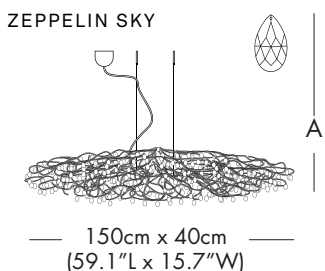

ZEPPELIN™ SKY

TYPE:

Suspension

PROJECT NAME:

MODEL #	SHADE COLOR	FIXTURE HEIGHT	HALO	LED	VOLTAGE
2	5	10	15	18	120V
3	7	14	18	22	
4	8	15	22	23	
5	9				
7					
8					
9					
10					
14					
15					
18					
22					
23					

SHADE OPTIONS

ST = STANDARD GCY 2 3 4 5 7 10 15 18 22

MODEL - ZEPPELIN HL 18

LIGHT SOURCE OPTIONS

H = HALOGEN - 18 x 10W 12V G4
or
L = LED - 18 x 1.5W 12V 2700K WW
100 Lumens each LED 30,000 hours

FIXTURE HEIGHT OPTIONS (A)

AC = Ships with Air craft cable adjustable up to 200cm (78.7") in total fixture length.
CH = Custom height available. Please contact our office.