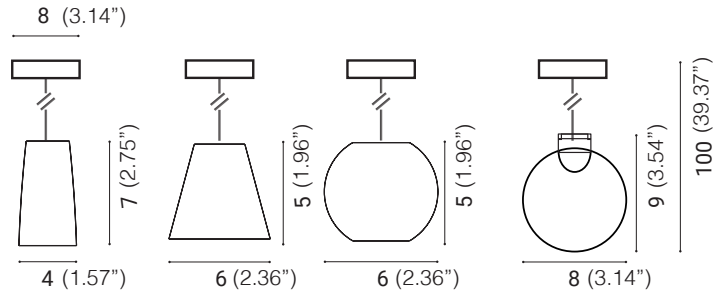

FIL ROUGE™ UNIQUE

SUSPENSION/CEILING

TYPE:

PROJECT NAME:

COMPONENT'S RANGE

projectors suspension with ceiling rose
Driver included

- spot Cod.S35FILU1APNEM Black
- Cone Cod.S35FILU1ACNEM Copper
- Cone Cod.S35FILU1ACNEM Black
- sphere Cod.S35FILU1ASNEM Black
- sphere Cod.S35FILU1ASNEM Copper
- glass Cod.S35FILU1ASGTR Black
- glass Cod.S35FILU1ASGTR Copper