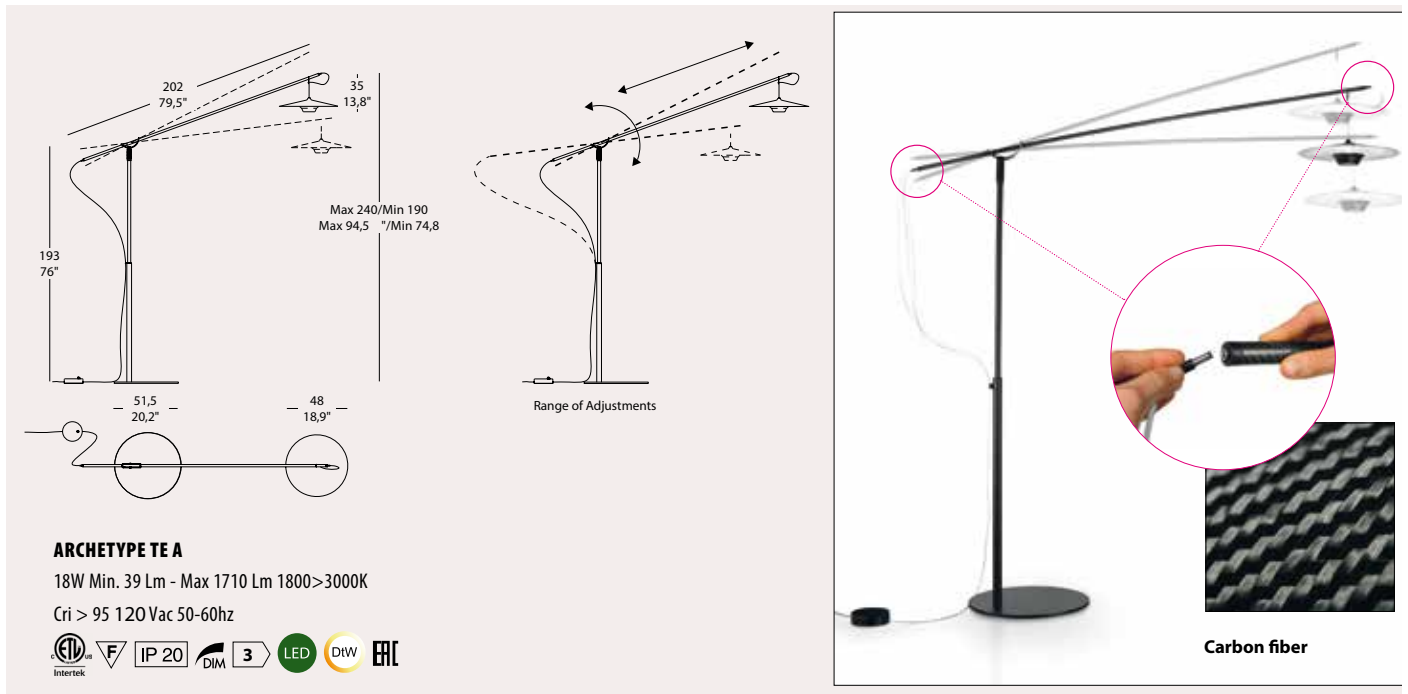

WWW.SCANGIFT.COM

ARCHETYPE

FLOOR

TYPE:

PROJECT NAME:

ARCHETYPE

_technical data

Archetype embodies influences and references to the Golden Age of Italian industrial design chiefly linked to the 50s and 60s. The aluminum shade consists of a timeless geometry that communicates with the lower lighting element. Versatility of use: suitable for home interiors, hotel projects, offices and much more. The floor standing version features a strong graphic connotation, where a contemporary taste is added via the use of the carbon fiber for the lightweight arm that harmonizes perfectly with the solidity of the vertical support. This design is linked to memories that extend the observer's recollections, thus making it an evergreen. A lighting fixture that had already been designed and of which we still felt the need for...

SPECIFICATION SHEET

Frame Finishes

31 : Platinum

07: Black

DOUBLE EMISSION

SCANGIFT®

WWW.SCANGIFT.COM