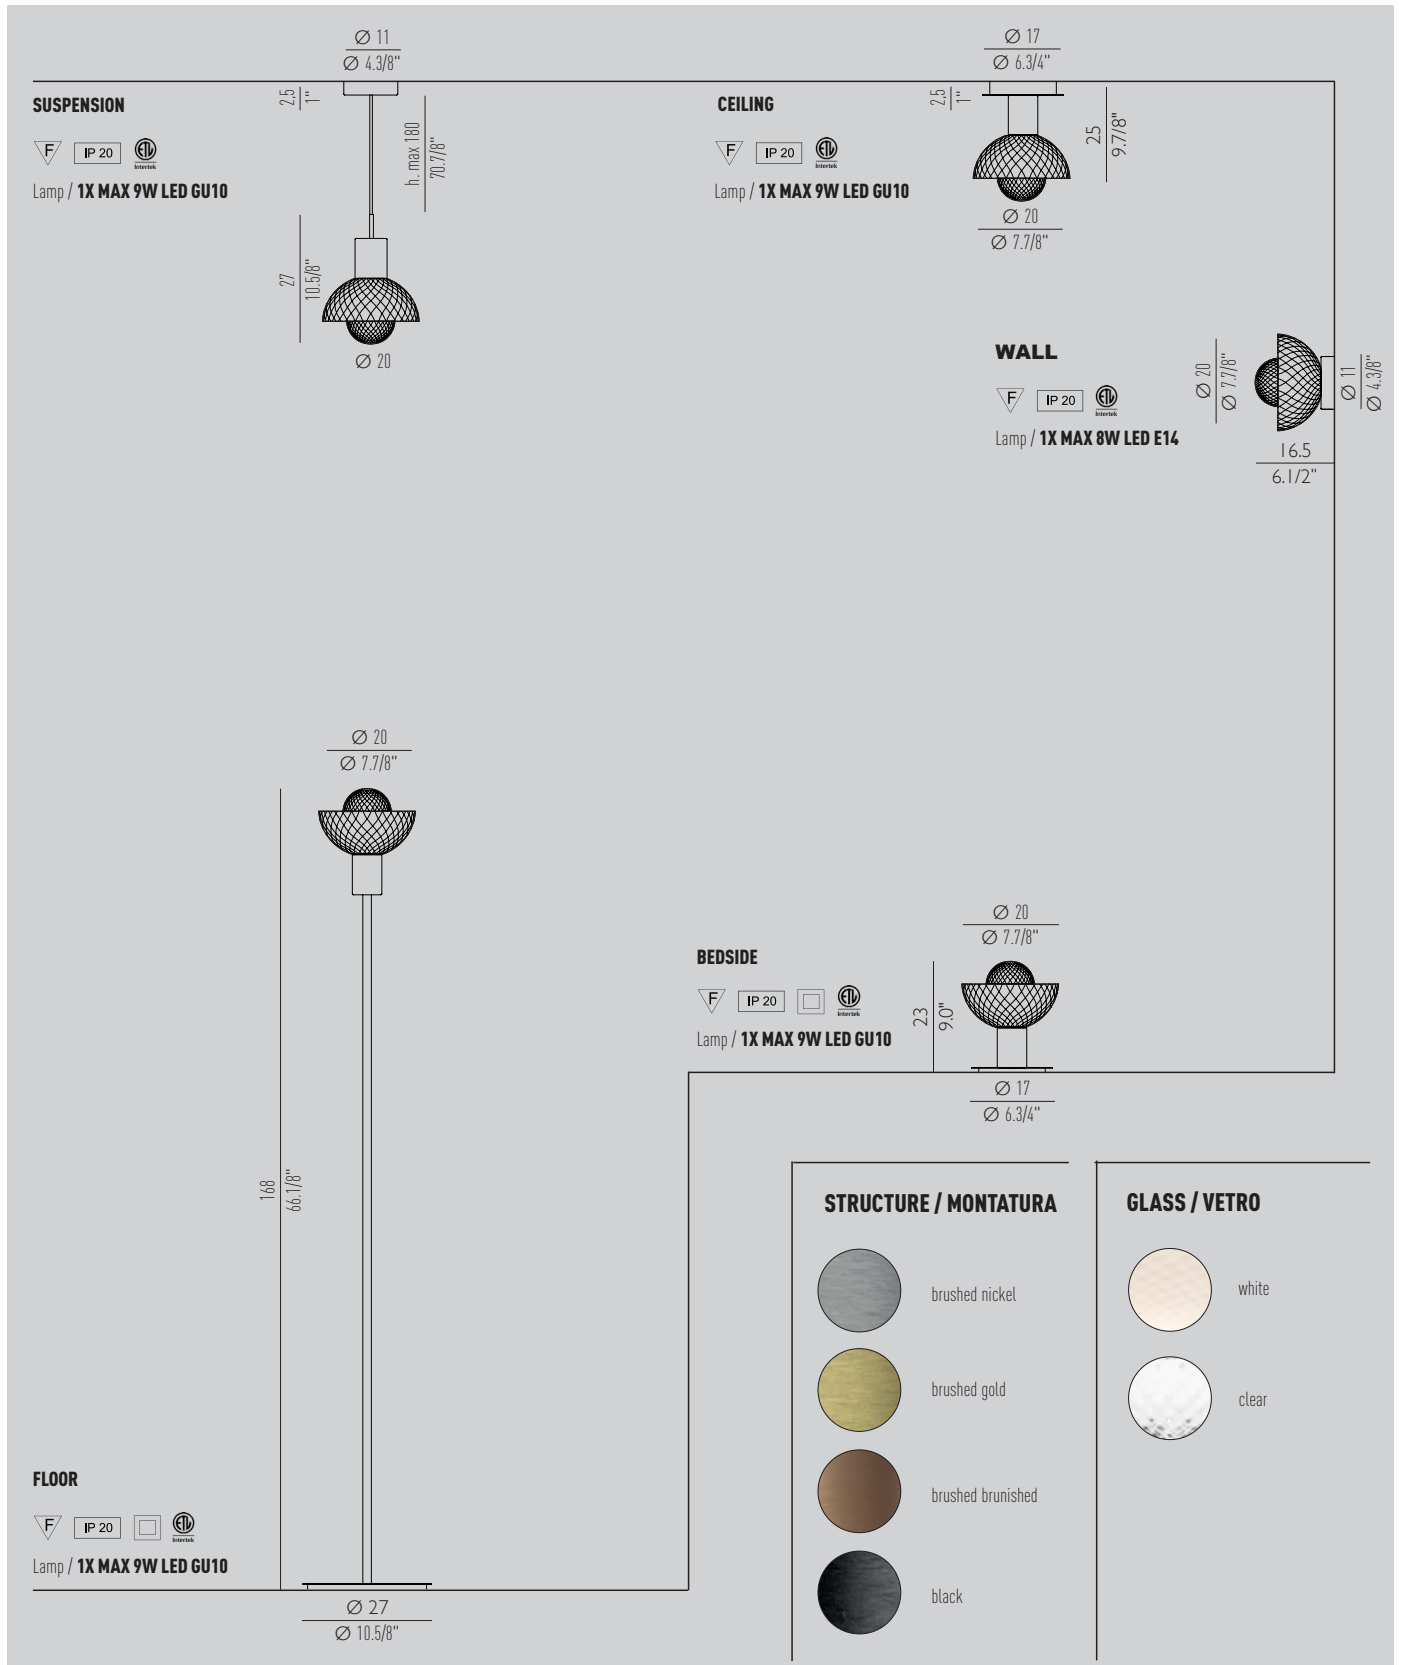

**BALL™**  
COLLECTION

**TYPE:**

**PROJECT NAME:**

SPECIFICATION SHEET

# BALL™ COLLECTION

TYPE:

PROJECT NAME:

SPECIFICATION SHEET

## GLASS DIFFUSERS

---

BALL

CLEAR

WHITE

BALL MINI

CLEAR

WHITE

white canopy

SUSPENSION

colored canopy

**CANOPIES**