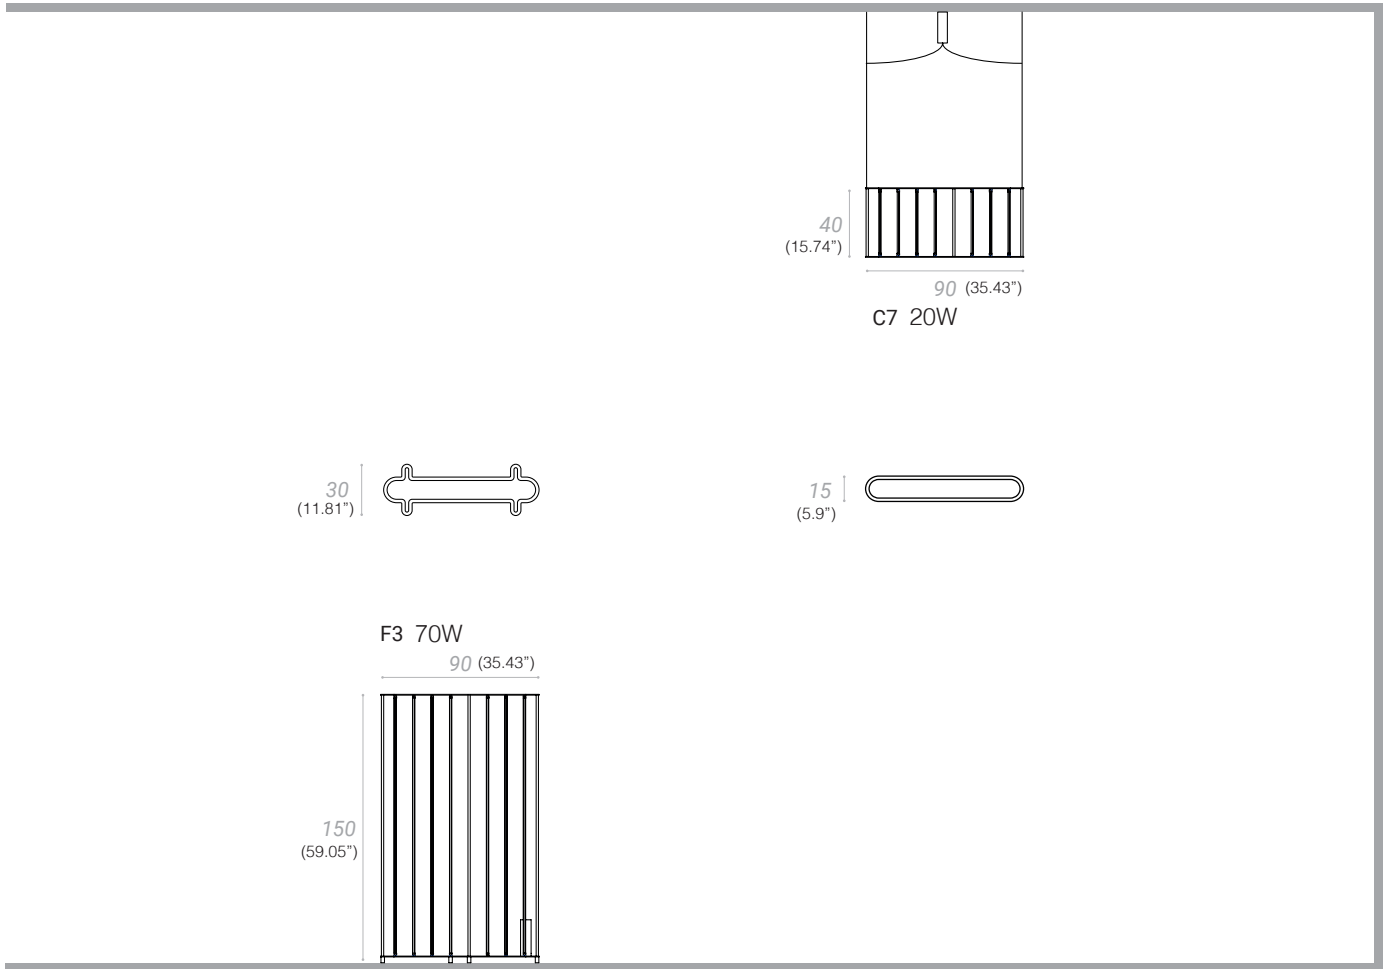

SCANGIFT®

WWW.SCANGIFT.COM
Last updated: 01/14/25

RA™ FLAT

FLOOR

TYPE:

PROJECT NAME:

SPECIFICATION SHEET

C7 Led 2700°K 20W 24V
F3 Led 2700°K 70W 24V