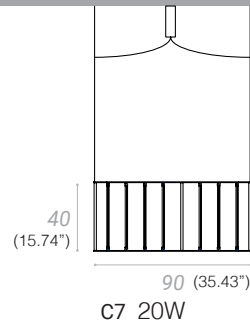

RA™ FLAT

SUSPENSION

TYPE:

PROJECT NAME:

FINISHES OPTIONS

ANTIQUÉ GOLD

CHROME

ANTHRACITE

SPECIFICATION SHEET

C7 Led 2700°K 20W 24V

F3 Led 2700°K 70W 24V

F3 Dimmer included

C7

SCANGIFT®

WWW.SCANGIFT.COM
Last updated: 01/14/25