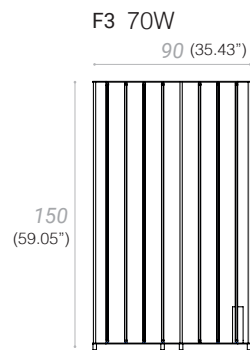

RA™ FLAT

SUSPENSION

TYPE:

PROJECT NAME:

FINISHES OPTIONS

ANTIQUÉ GOLD

CHROME

ANTHRACITE

SPECIFICATION SHEET

C7 Led 2700°K 20W 24V

F3 Led 2700°K 70W 24V

F3 Dimmer included

C7

SCANGIFT®

WWW.SCANGIFT.COM
Last updated: 01/14/25