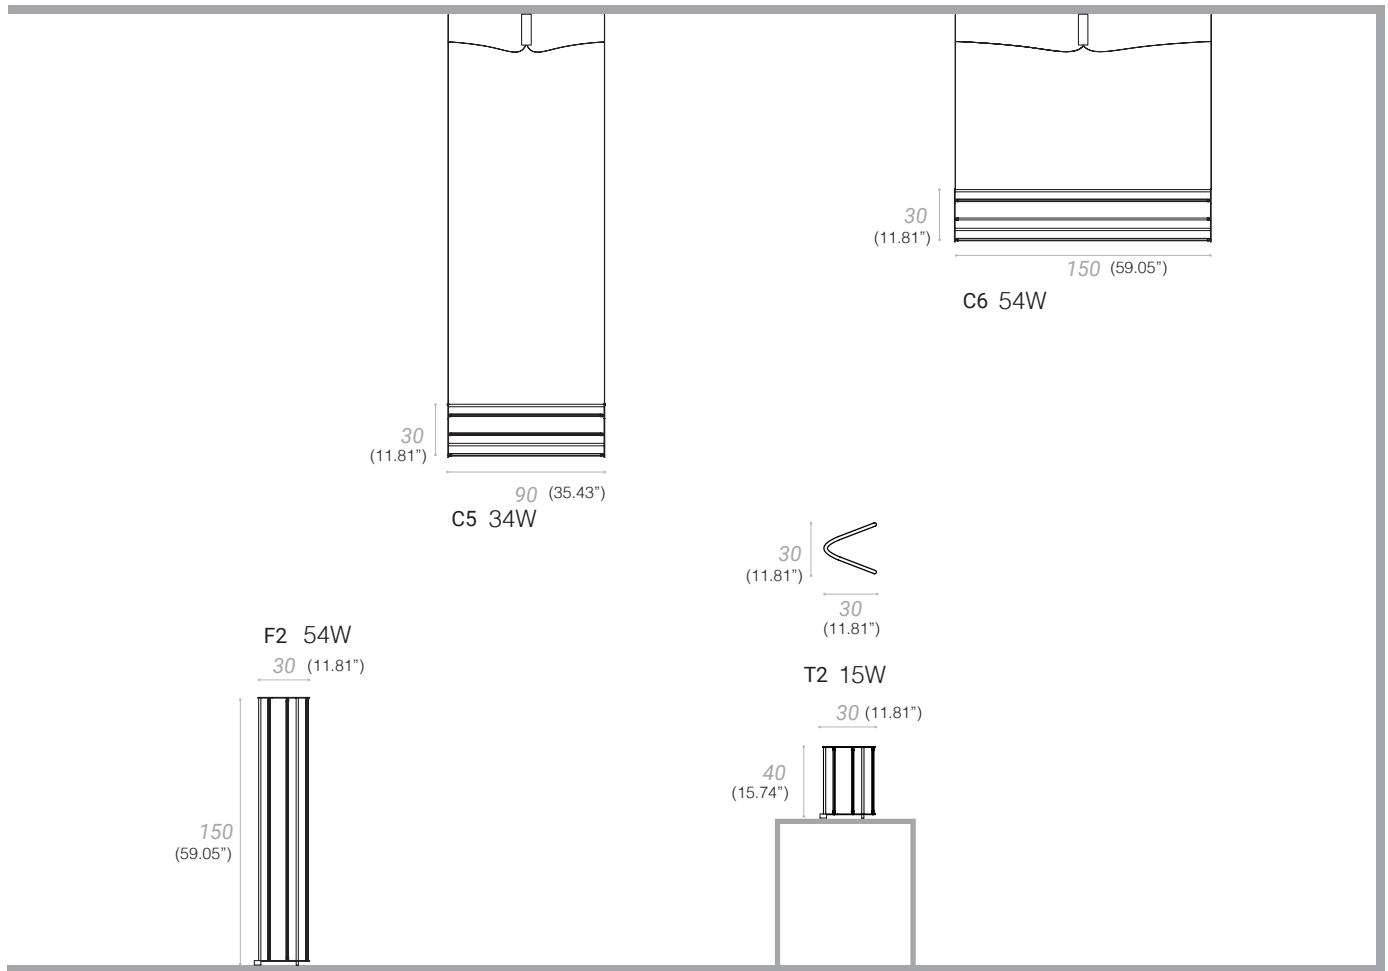

## FINISHES OPTIONS

ANTIQUÉ GOLD

CHROME

ANTHRACITE

SPECIFICATION SHEET

- C5 Led 2700°K 34W 24V
- C6 Led 2700°K 54W 24V
- F2 Led 2700°K 54W 24V
- T2 Led 2700°K 15W 24V

F2/T2 Dimmer included  

 C5/C6