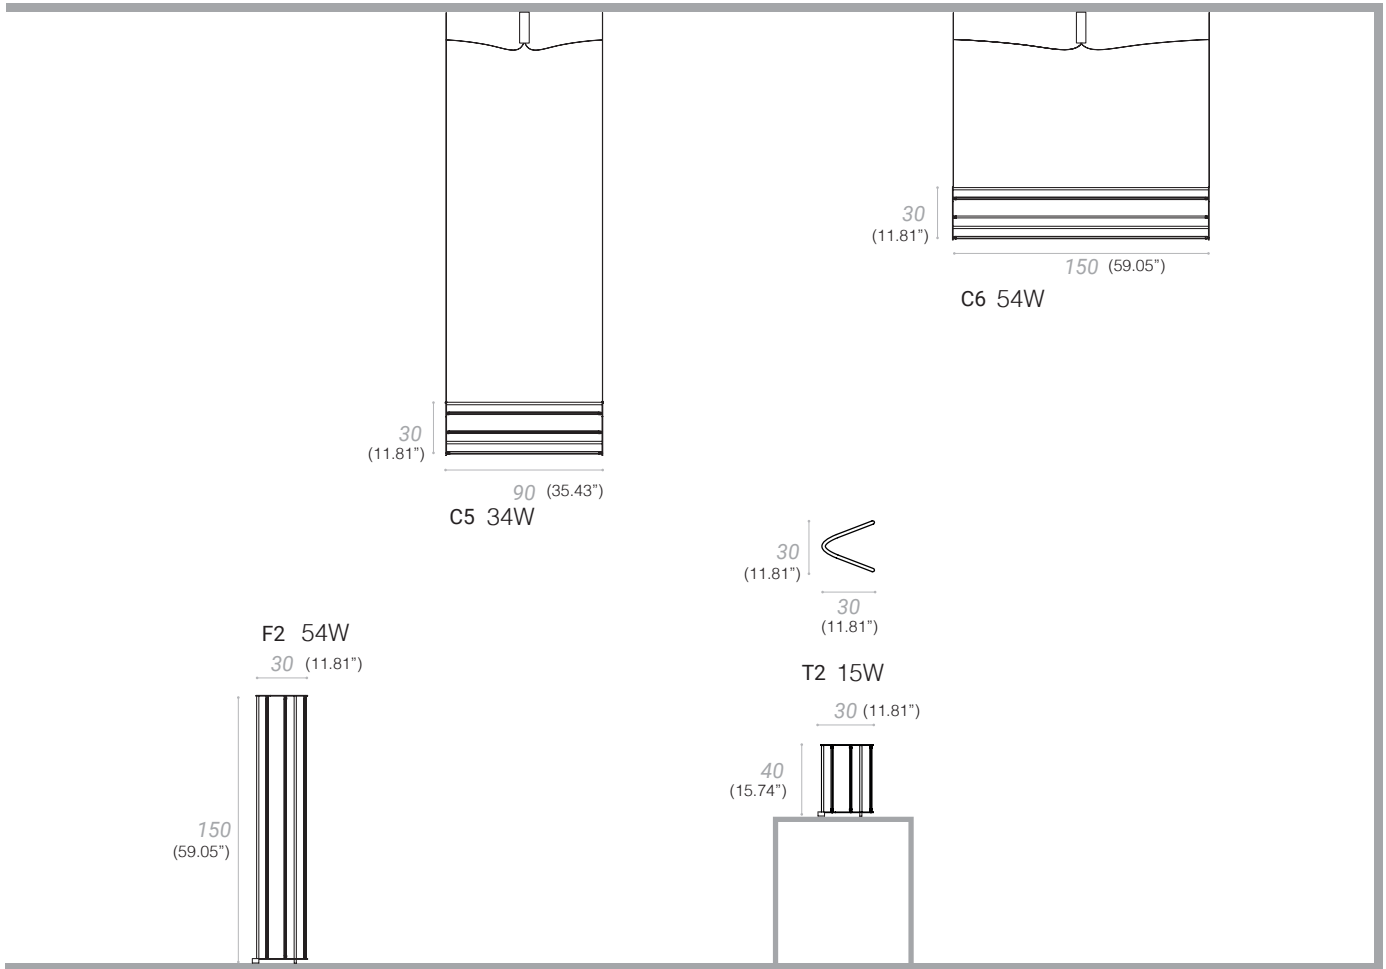

## FINISHES OPTIONS

ANTIQUÉ GOLD

CHROME

ANTHRACITE

SPECIFICATION SHEET

- C5 Led 2700°K 34W 24V
- C6 Led 2700°K 54W 24V
- F2 Led 2700°K 54W 24V
- T2 Led 2700°K 15W 24V

F2/T2 Dimmer included  

 C5/C6