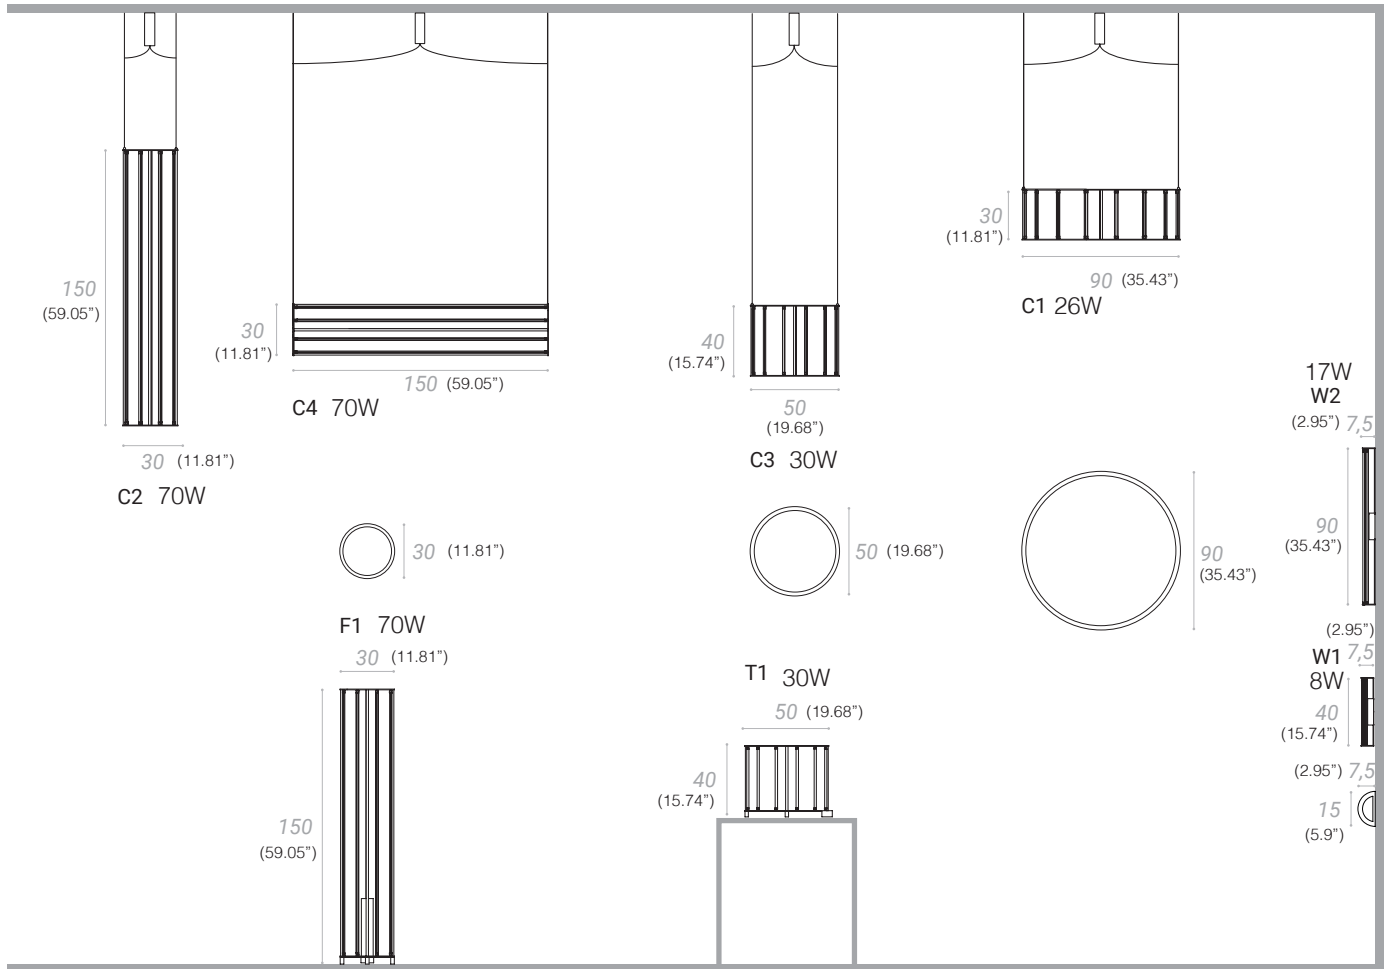

SCANGIFT®

WWW.SCANGIFT.COM
Last updated: 01/14/25

RA™ ROUND

SUSPENSION

TYPE:

PROJECT NAME:

SPECIFICATION SHEET

- C1 Led 2700°K 26W 24V
- C2 Led 2700°K 70W 24V
- C3 Led 2700°K 30W 24V
- C4 Led 2700°K 70W 24V
- F1 Led 2700°K 70W 24V
- T1 Led 2700°K 30W 24V
- W1 Led 2700°K 8W 24V
- W2 Led 2700°K 17W 24V