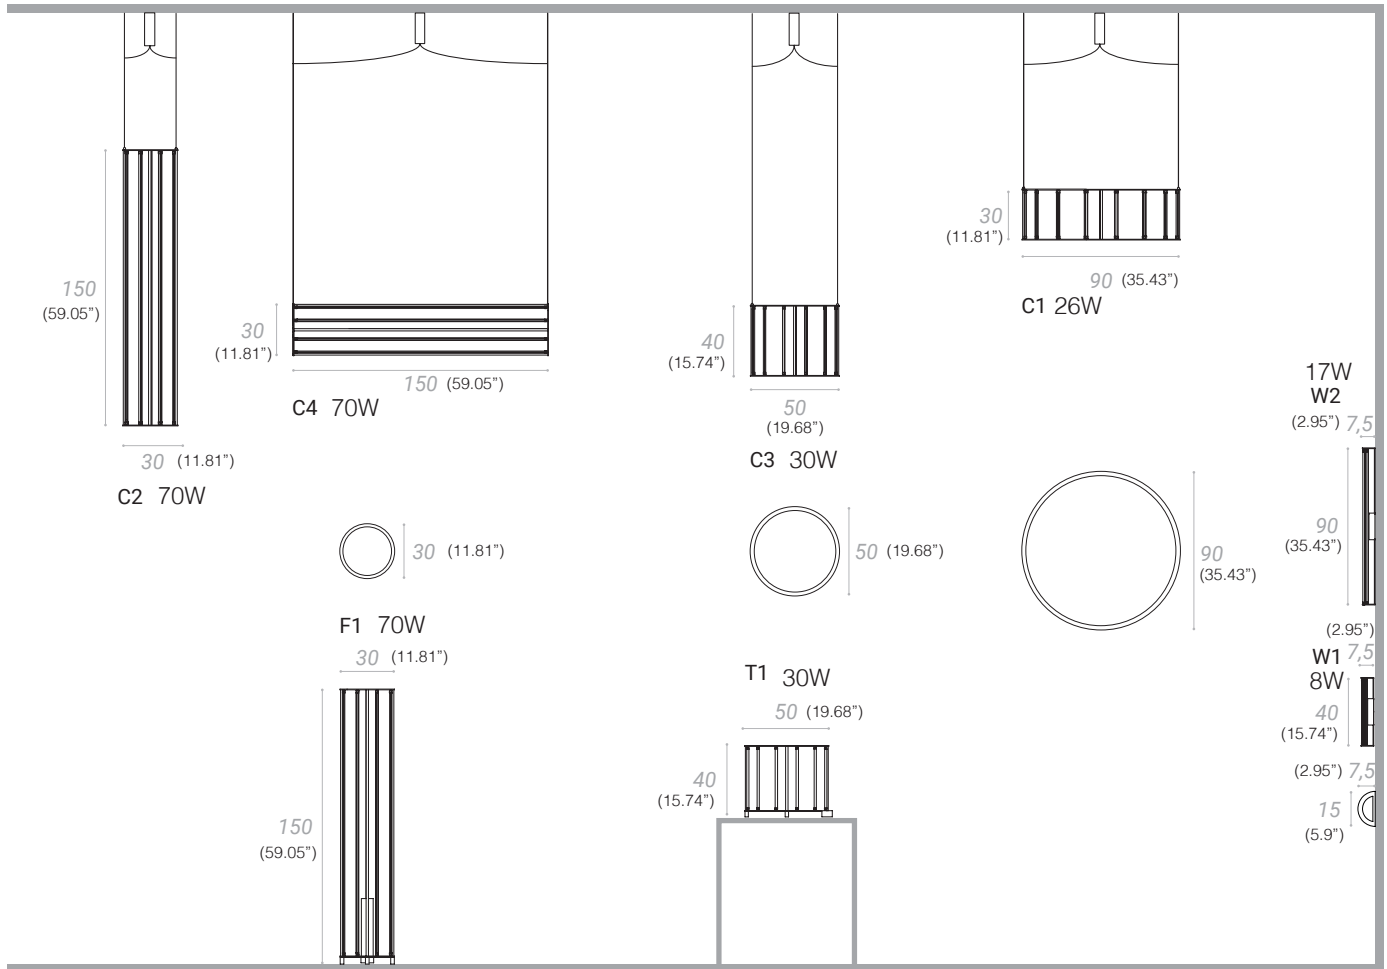

SCANGIFT®

WWW.SCANGIFT.COM
Last updated: 01/14/25

RA™ ROUND

TABLE / FLOOR

TYPE:

PROJECT NAME:

SPECIFICATION SHEET

- C1 Led 2700°K 26W 24V
- C2 Led 2700°K 70W 24V
- C3 Led 2700°K 30W 24V
- C4 Led 2700°K 70W 24V
- F1 Led 2700°K 70W 24V
- T1 Led 2700°K 30W 24V
- W1 Led 2700°K 8W 24V
- W2 Led 2700°K 17W 24V