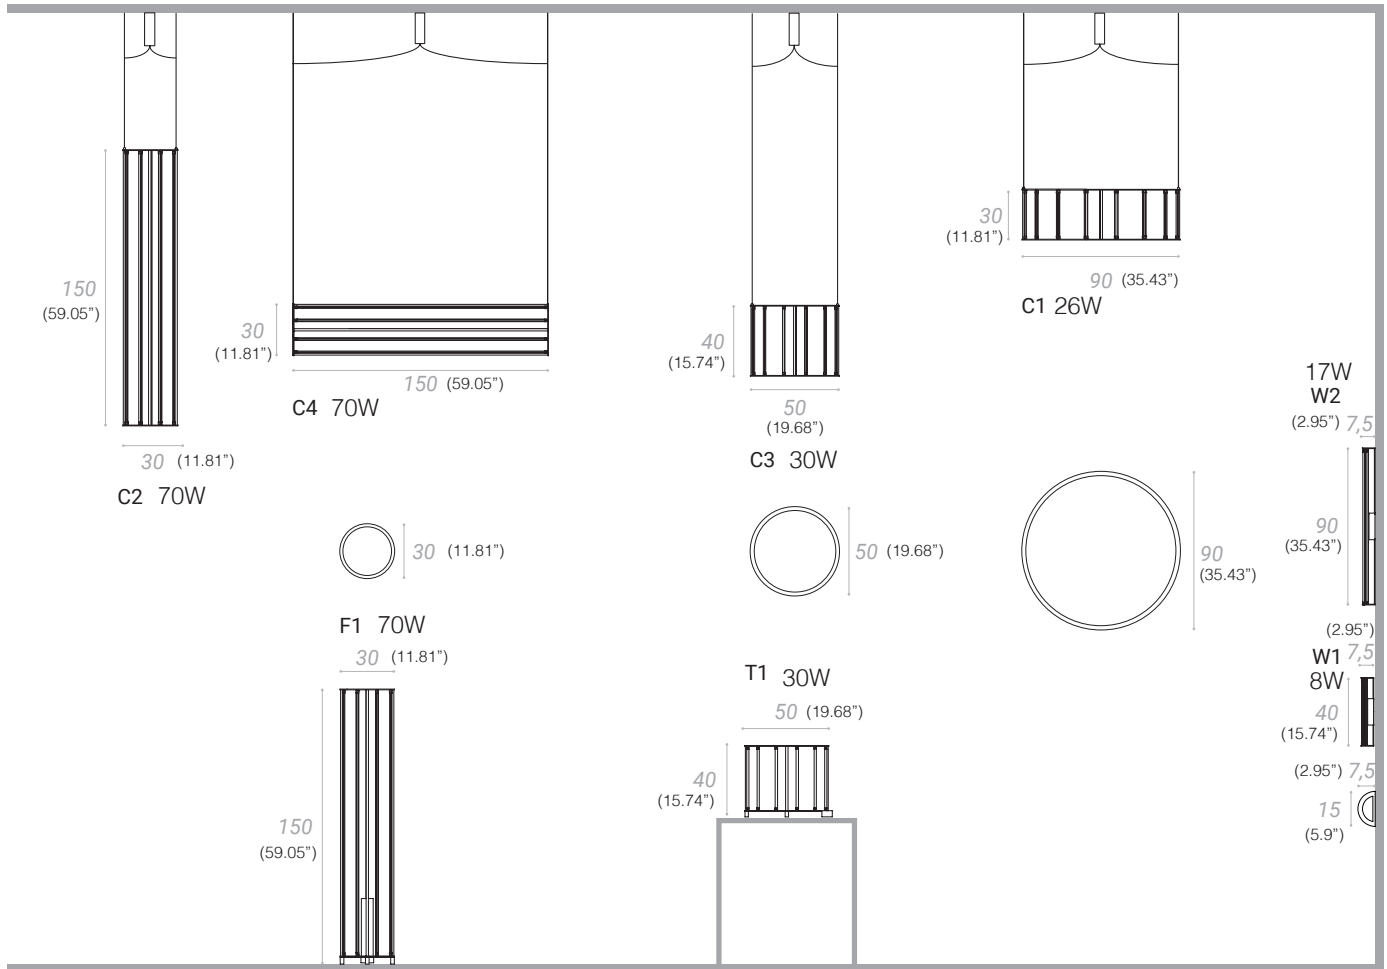

RA™ ROUND

WALL

TYPE:

PROJECT NAME:

FINISHES OPTIONS

ANTIQUÉ GOLD

CHROME

ANTHRACITE

- C1 Led 2700°K 26W 24V
- C2 Led 2700°K 70W 24V
- C3 Led 2700°K 30W 24V
- C4 Led 2700°K 70W 24V
- F1 Led 2700°K 70W 24V
- T1 Led 2700°K 30W 24V
- W1 Led 2700°K 8W 24V
- W2 Led 2700°K 17W 24V

F1/T1
C1/C2/C3/C4/W1/W2

Dimmer included

SPECIFICATION SHEET

SCANGIFT®

WWW.SCANGIFT.COM
Last updated: 01/14/25