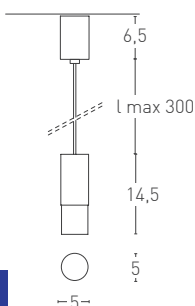

PROJECT:	TYPE:			
MODEL #	FINISH/COLOUR	WATTAGE	LIGHT SOURCE	VOLTAGE

PALLINO 21

Units: cm

PALLINO 21-I

PALLINO S

PALLINO S-I

Finishes

- 102 Matt black
- 106 Matt white
- 150 Chrome