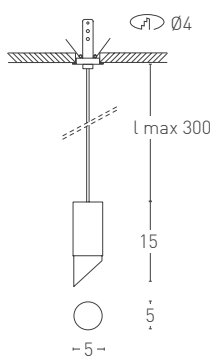

PALLINO LIP 21

Units: cm

PALLINO LIP 21-I

Possibility of sequential connection

PALLINO LIP S

PALLINO LIP S-I

Finishes

- 102 Matt black
- 106 Matt white
- 150 Chrome