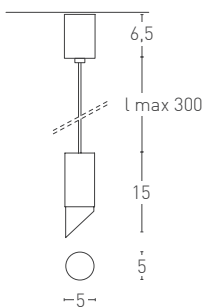

PALLINO LIP 21

Units: cm

PALLINO LIP 21-I

Possibility of sequential connection

PALLINO LIP S

PALLINO LIP S-I

Finishes

- 102 Matt black
- 106 Matt white
- 150 Chrome