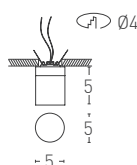

PROJECT:	TYPE:			
MODEL #	FINISH/COLOUR	WATTAGE	LIGHT SOURCE	VOLTAGE

PALLINO 21

Units: cm

PALLINO 21-I

PALLINO S

PALLINO S-I

Finishes

- 102 Matt black
- 106 Matt white
- 150 Chrome