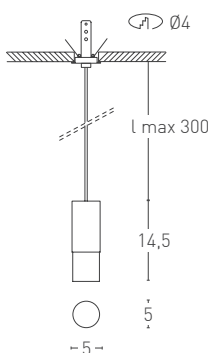

PROJECT:	TYPE:			
MODEL #	FINISH/COLOUR	WATTAGE	LIGHT SOURCE	VOLTAGE

PALLINO 21

Units: cm

PALLINO 21-I

PALLINO S

PALLINO S-I

Finishes

- 102 Matt black
- 106 Matt white
- 150 Chrome