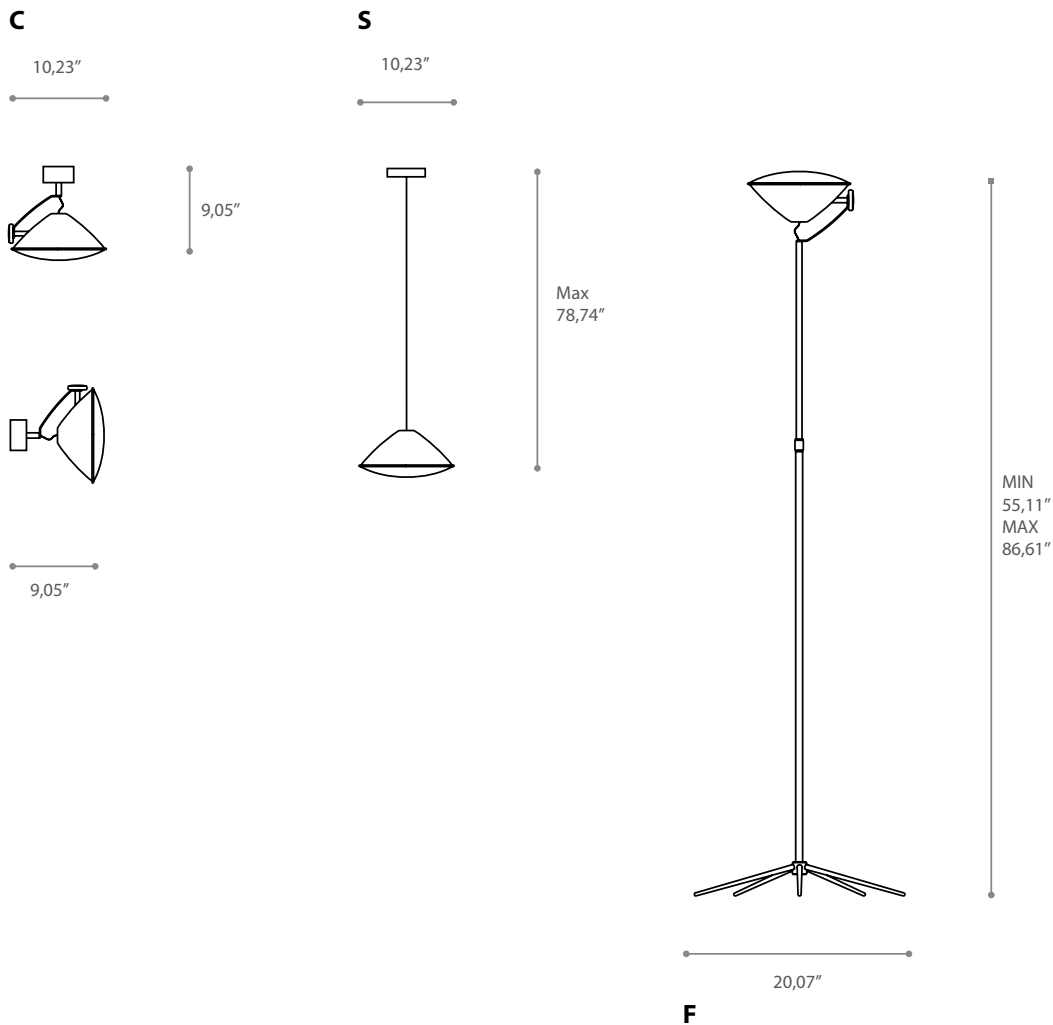

# ARMONICA™

**TYPE:**

**PROJECT NAME:**

Armonica was born from design research oriented towards the formal and stylistic recovery of the features that made design unique in the 70s, with innovative solutions and rationalization of use. The result is a suspension, adjustable floor, wall, and ceiling lamp, with high luminous power, harmonious features and a strong identity: for a wide array of different uses. Lightness, adjustability, and ease of maintenance are further advantages of Armonica.  
Materials: chromed, gold and brushed copper metal and borosilicate glass

SPECIFICATION SHEET

- C** LED R7s 118mm 11W 110V 1200lm **A+** halo-eco R7s 118mm 160W 110V 3100lm **G**
- S** LED R7s 118mm 11W 110V 1200lm **A+**
- F** LED R7s 118mm 11W 110V 1200lm **A+** halo-eco R7s 118mm 160W 110V 3100lm **G** Dimmer included