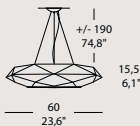

DIAMOND™

SERIES

TYPE:

PROJECT NAME:

DIAMOND

technical data

A lamp of pure elegance. A design gem set in space. The Diamond collection includes various cuts and sizes, representing the many faces of the same brilliant idea. As pendant lamp, Diamond seems to be a cloud of light, that reveals all the lightness of the fabric. In conclusion, Diamond, as wall lamp, catches immediately the eye thanks to its rare originality. A design element that shines in its own light, dedicated to modern furniture.

Frame: matt white metal.

Diffuser: white stretch removable and washable lycra.

DIAMOND 50 60

2 x MAX 53W E26 alo. ENERGY SAVER
or
2 x MAX 20W E26 PL-EL ENERGY SAVING
F IP 20 1 EAC

DIAMOND 50 80

3 x MAX 70W E26 alo. ENERGY SAVER
or
3 x MAX 23W E26 PL-EL ENERGY SAVING
F IP 20 1 EAC