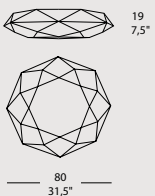

DIAMOND™

SERIES

TYPE:

PROJECT NAME:

DIAMOND

technical data

A lamp of pure elegance. A design gem set in space. The Diamond collection includes various cuts and sizes, representing the many faces of the same brilliant idea. As pendant lamp, Diamond seems to be a cloud of light, that reveals all the lightness of the fabric. In conclusion, Diamond, as wall lamp, catches immediately the eye thanks to its rare originality. A design element that shines in its own light, dedicated to modern furniture.

Frame: matt white metal.

Diffuser: white stretch removable and washable lycra.

DIAMOND 50 60

2 x MAX 53W E26 alo. ENERGY SAVER
or
2 x MAX 20W E26 PL-EL ENERGY SAVING
F IP 20 1 EAC

DIAMOND 50 80

3 x MAX 70W E26 alo. ENERGY SAVER
or
3 x MAX 23W E26 PL-EL ENERGY SAVING
F IP 20 1 EAC

DIAMOND 50 120

3 x MAX 70W E26 alo. ENERGY SAVER
or
3 x MAX 23W E26 PL-EL ENERGY SAVING
F IP 20 1 EAC

DIAMOND PP 60

2 x MAX 53W E26 alo. ENERGY SAVER
or
2 x MAX 20W E26 PL-EL ENERGY SAVING
F IP 20 1 EAC

DIAMOND PP 80

3 x MAX 70W E26 alo. ENERGY SAVER
or
3 x MAX 23W E26 PL-EL ENERGY SAVING
F IP 20 1 EAC

DIAMOND PP 120

3 x MAX 70W E26 alo. ENERGY SAVER
or
3 x MAX 23W E26 PL-EL ENERGY SAVING
F IP 20 1 EAC

SPECIFICATION SHEET