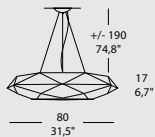

DIAMOND™

SERIES

TYPE:

PROJECT NAME:

DIAMOND

technical data

A lamp of pure elegance. A design gem set in space. The Diamond collection includes various cuts and sizes, representing the many faces of the same brilliant idea. As pendant lamp, Diamond seems to be a cloud of light, that reveals all the lightness of the fabric. In conclusion, Diamond, as wall lamp, catches immediately the eye thanks to its rare originality. A design element that shines in its own light, dedicated to modern furniture.

Frame: matt white metal.

Diffuser: white stretch removable and washable lycra.

DIAMOND 50 60

2 x MAX 53W E26 alo. ENERGY SAVER
or
2 x MAX 20W E26 PL-EL ENERGY SAVING
F IP 20 1 EAC

DIAMOND 50 80

3 x MAX 70W E26 alo. ENERGY SAVER
or
3 x MAX 23W E26 PL-EL ENERGY SAVING
F IP 20 1 EAC