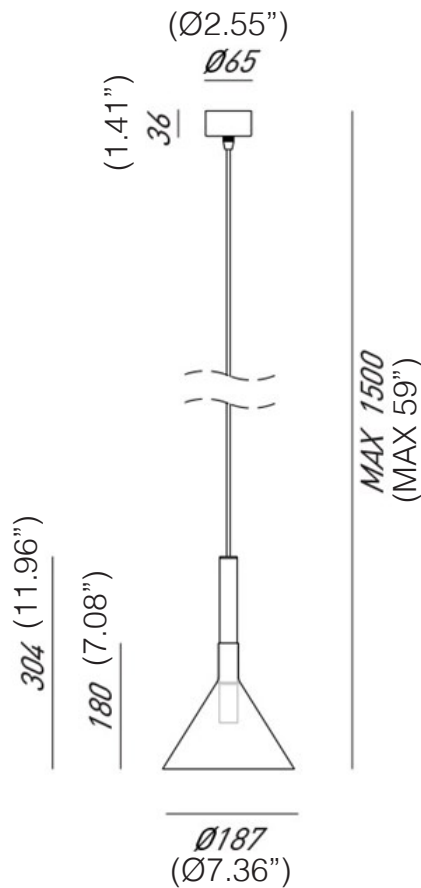

Type: PENDANT LIGHT

Environment: INDOOR

Material: BRASS - GLASS

Finishing / Color:

NATURAL BRASS (Code ONT)

ANTIQUÉ-EFFECT BRASS (Code OOT)

NATURAL BRASS WITH SMOKED GLASS (Code ONR)

Lighting Source: 1xMax 25W G9

Voltage: 120V

IP PROTECTION: IP20

WEIGHT: 2Kg

Light bulb not included

SCANGIFT®

WWW.SCANGIFT.COM

Last updated: 3/25/21