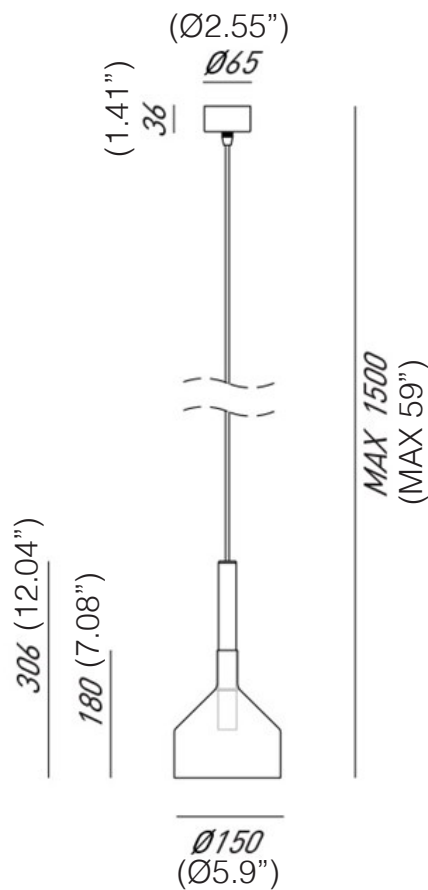

Type: PENDANT LIGHT

Environment: INDOOR

Material: BRASS - GLASS

Finishing / Color:

NATURAL BRASS (Code ONT)

ANTIQUÉ-EFFECT BRASS (Code OOT)

NATURAL BRASS WITH SMOKED GLASS (Code ONR)

Lighting Source: 1xMax 25W G9

Voltage: 120V

IP PROTECTION: IP20

WEIGHT: 2Kg

Light bulb not included

SPECIFICATION SHEET

SCANGIFT®

WWW.SCANGIFT.COM

Last updated: 3/25/21