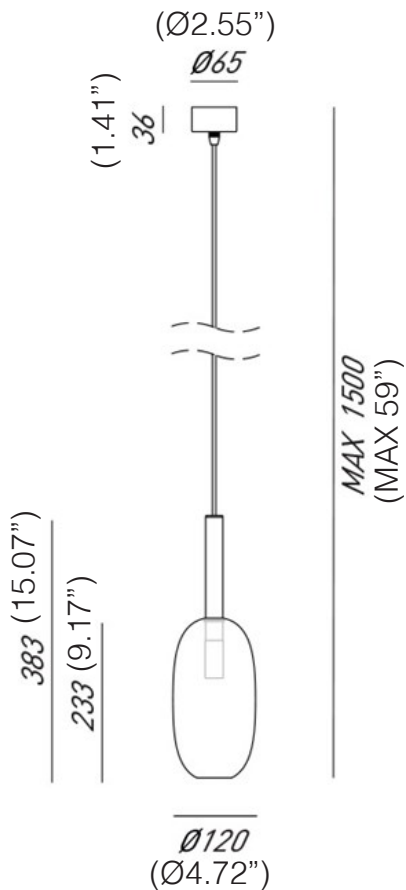

Type: PENDANT LIGHT

Environment: INDOOR

Material: BRASS - GLASS

Finishing / Color:

NATURAL BRASS (Code ONT)

ANTIQUÉ-EFFECT BRASS (Code OOT)

NATURAL BRASS WITH SMOKED GLASS (Code ONR)

Lighting Source: 1xMax 25W G9

Voltage: 120V

IP PROTECTION: IP20

WEIGHT: 2Kg

Light bulb not included

SCANGIFT®

WWW.SCANGIFT.COM

Last updated: 3/25/21