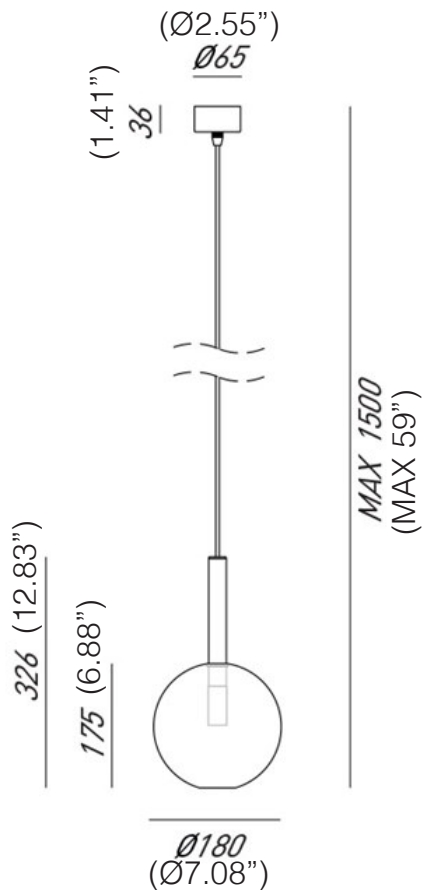

Type: PENDANT LIGHT

Environment: INDOOR

Material: BRASS - GLASS

Finishing / Color:

NATURAL BRASS (Code ONT)

ANTIQUÉ-EFFECT BRASS (Code OOT)

NATURAL BRASS WITH SMOKED GLASS (Code ONR)

Lighting Source: 1xMax 25W G9

Voltage: 120V

IP PROTECTION: IP20

WEIGHT: 2Kg

Light bulb not included

SCANGIFT®

WWW.SCANGIFT.COM

Last updated: 3/25/21