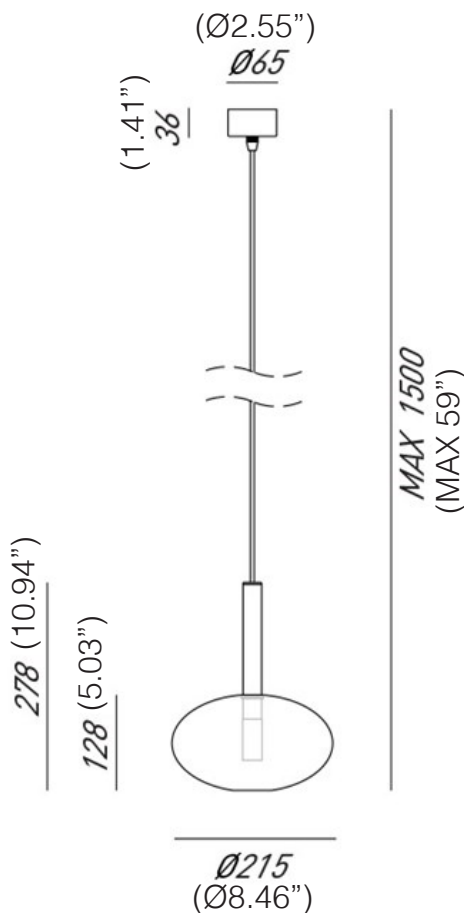

Type: PENDANT LIGHT

Environment: INDOOR

Material: BRASS - GLASS

Finishing / Color:

NATURAL BRASS (Code ONT)

ANTIQUÉ-EFFECT BRASS (Code OOT)

NATURAL BRASS WITH SMOKED GLASS (Code ONR)

Lighting Source: 1xMax 25W G9

Voltage: 120V

IP PROTECTION: IP20

WEIGHT: 2Kg

Light bulb not included

SCANGIFT®

WWW.SCANGIFT.COM

Last updated: 3/25/21