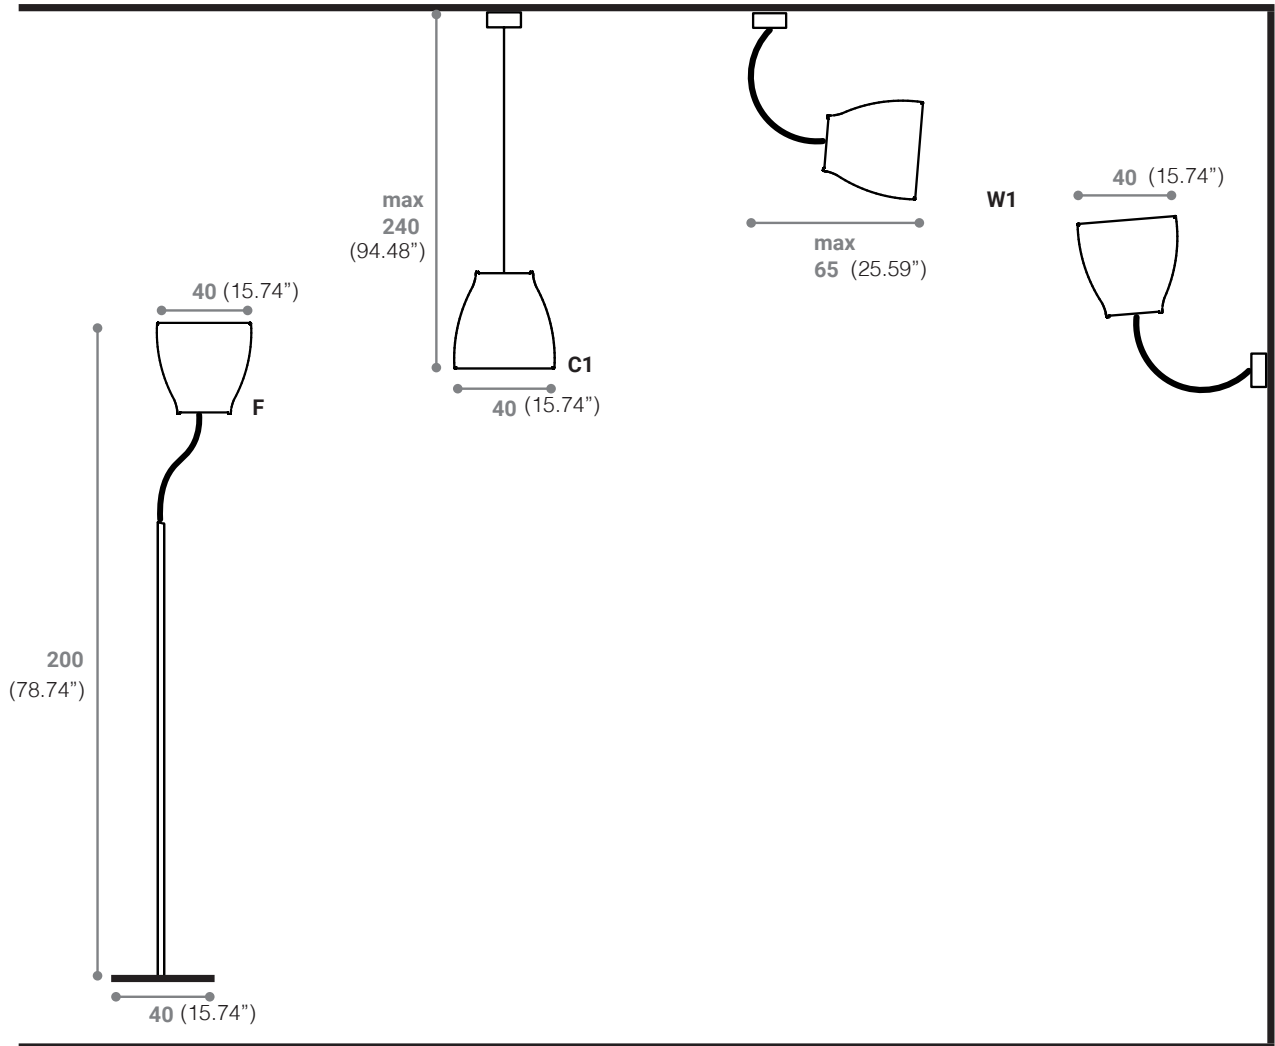

GARDEN

INDOOR COLLECTION

design Gianfranco Marabese 2023

"Garden was born in 1996 as a small aluminum light diffuser hooked to a flexible support that allows it to be oriented. There is a new design, which defines an elegant diffuser, also sought after in the combinations and finishes. New is the technique of the structure, in order to adapt to today's modes of use, types and family, which is enlarged by introducing 2 new sizes. This is how diffusers for high lighting performance and scenic effects take shape, of the product itself, capable of becoming a protagonist in space. In fact, through the flexibility of the supports, there are many possible positions for the diffuser, which customize the lighting effects and directionality of the light".

GARDEN™

TYPE:

PROJECT NAME:

GARDEN

Light Source

LED E26 20W 2500lm

3x LED E26 20W 2500lm tot. 7500lm

MATERIAL